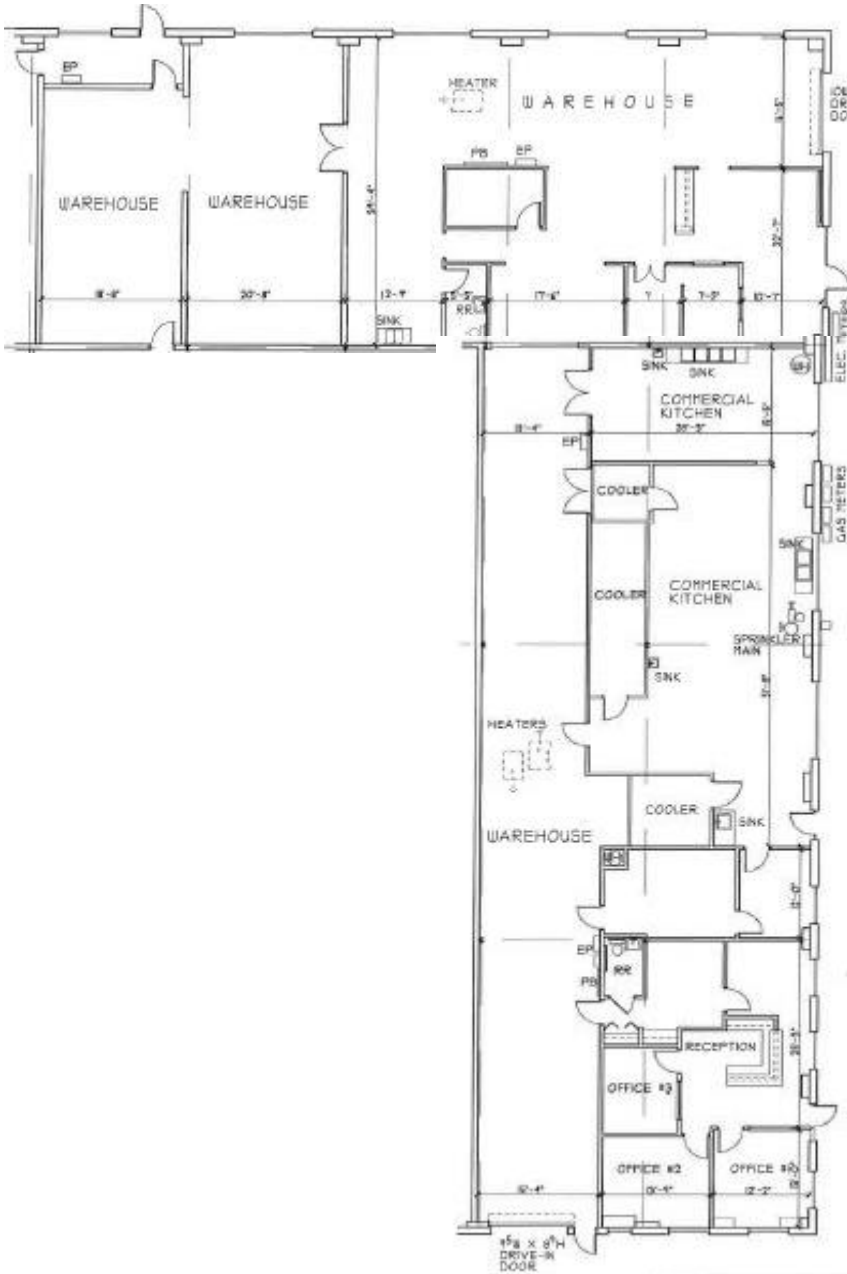

Intelligent
Real Estate
Solutions

FOR LEASE
1122 Old Chattahoochee Street,
Suite A & B
Atlanta, GA 30318

Partnership. Performance.

For Additional Information,
Please Contact:

TOM CROWE
Principal
770.916.6160
Tom.Crowe@avisonyoung.com