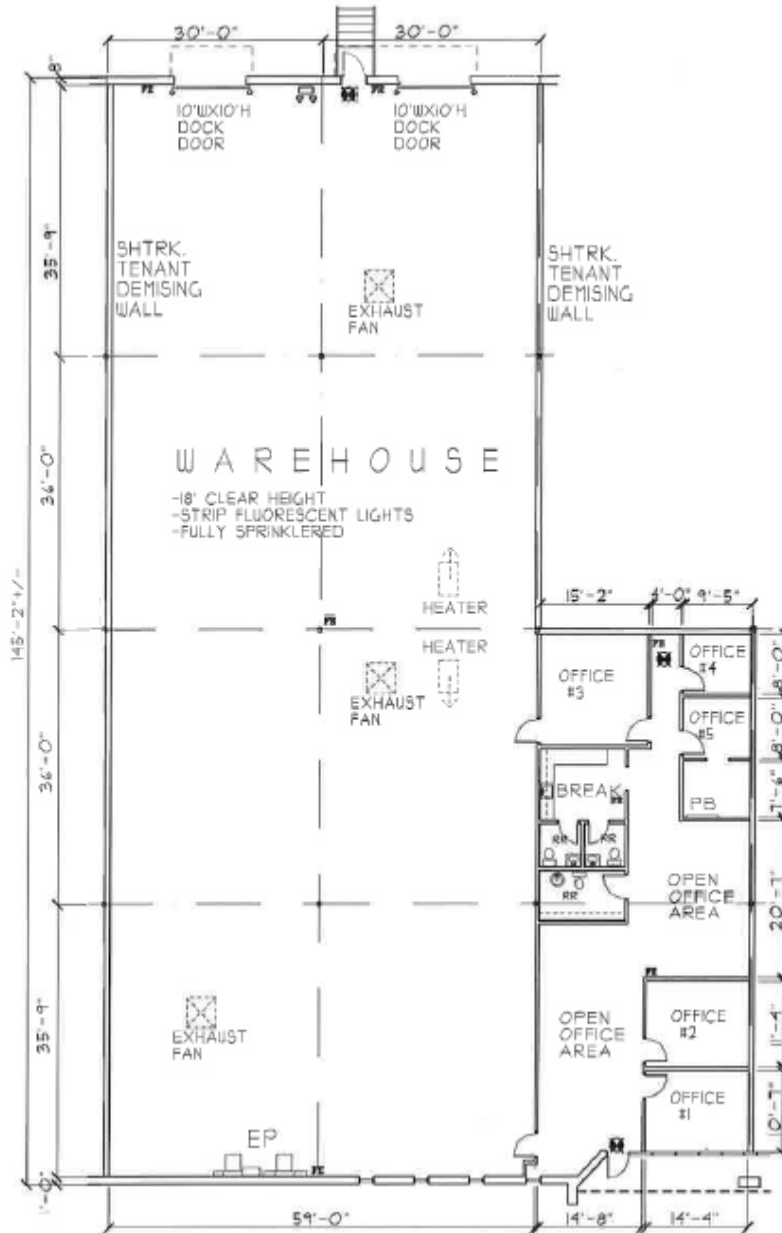

Partnership. Performance.

For Additional Information,
Please Contact:

TOM CROWE
Principal
770.916.6160
Tom.Crowe@avisonyoung.com