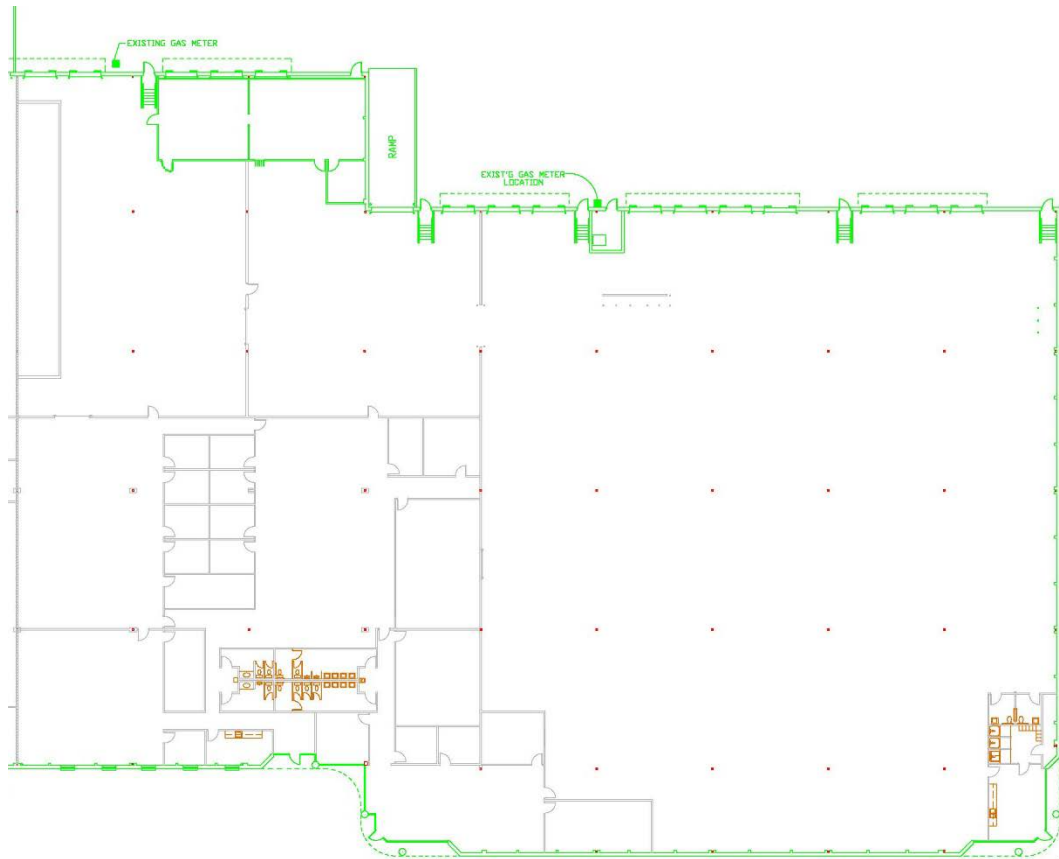

Partnership. Performance.

For Additional Information,
Please Contact:

TOM CROWE
Principal
770.916.6160
Tom.Crowe@avisonyoung.com