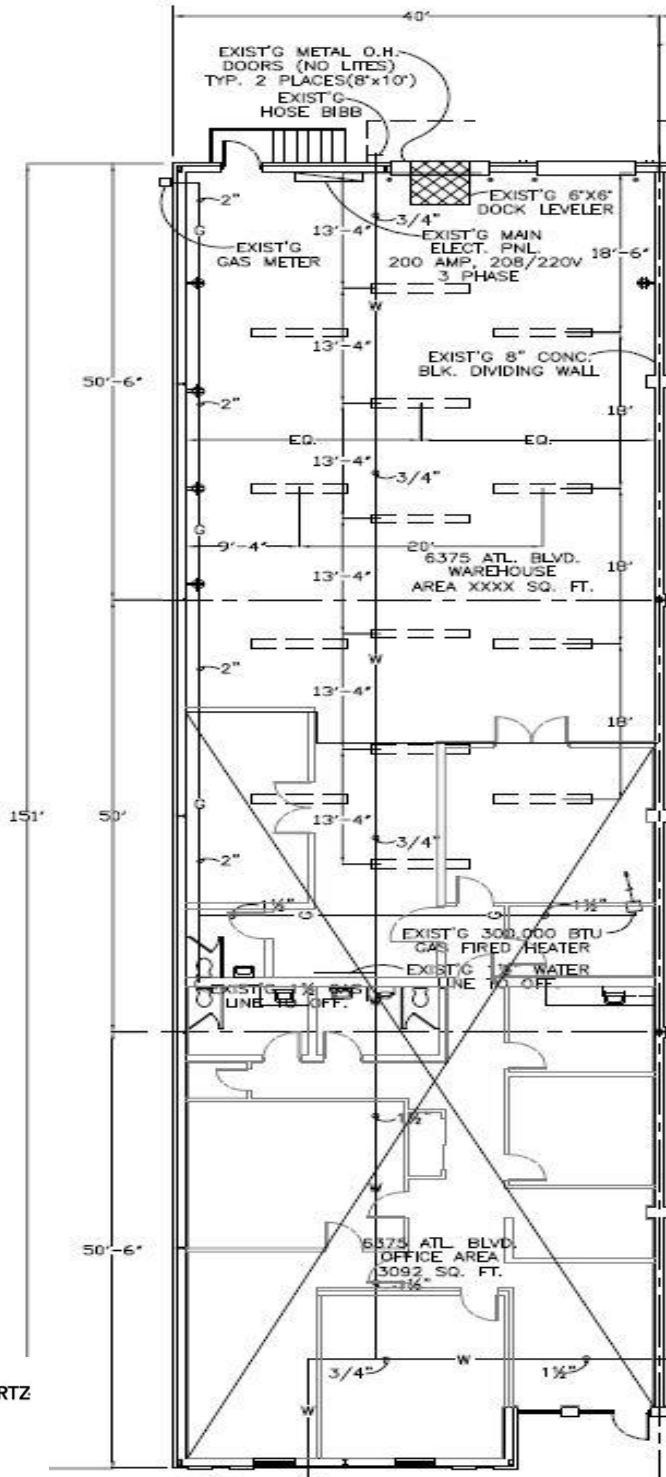

Partnership. Performance.

For Additional Information,
Please Contact:

CHET KOENIG
Principal
770.916.6130
Chet.Koenig@avisonyoung.com