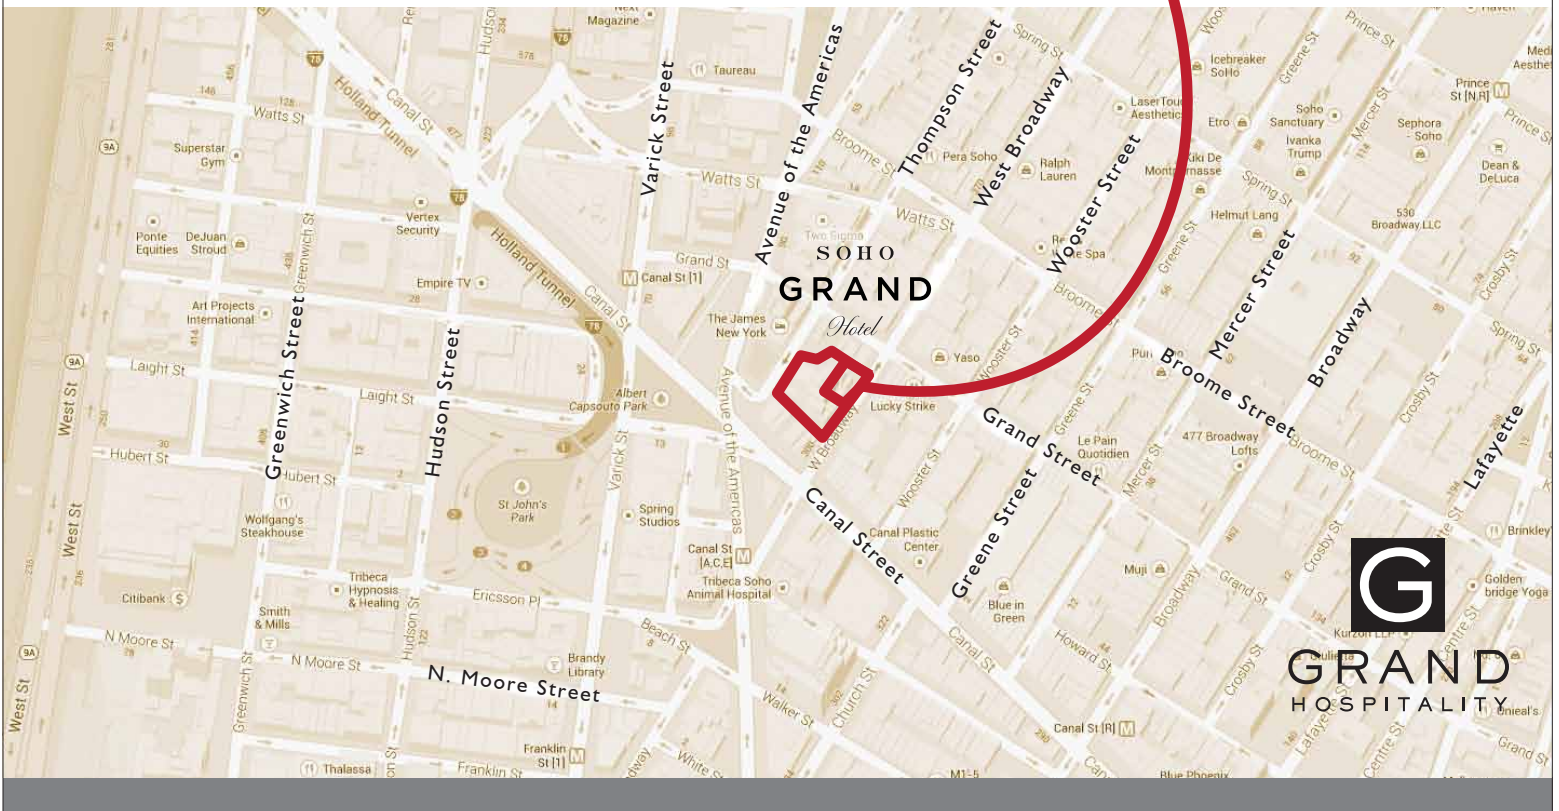

SOHO
GRAND
Hotel

310 West Broadway, New York, NY

3,300 RSF

**Retail
Location
Available**

**3,300 RSF
Retail Location
Available**

**Frontage: 47 FT
Depth: 78'-10"**

For more information, please contact:
Deborah A. Stone
201.272.5207
deborah.stone@hartzmountain.com

SOHO
GRAND
Hotel

310 West Broadway, New York, NY

3,300 RSF
RETAIL LOCATION
AVAILABLE

Frontage: 47 FT
Depth: 78'-10"

SOHO
GRAND
Hotel

310 West Broadway, New York, NY

3,300 RSF
RETAIL LOCATION
AVAILABLE

Frontage: 47 FT
Depth: 78'-10"

RETAIL LOCATION AVAILABLE

SOHO
GRAND
Hotel

310 West Broadway
New York, NY

G
GRAND
HOSPITALITY