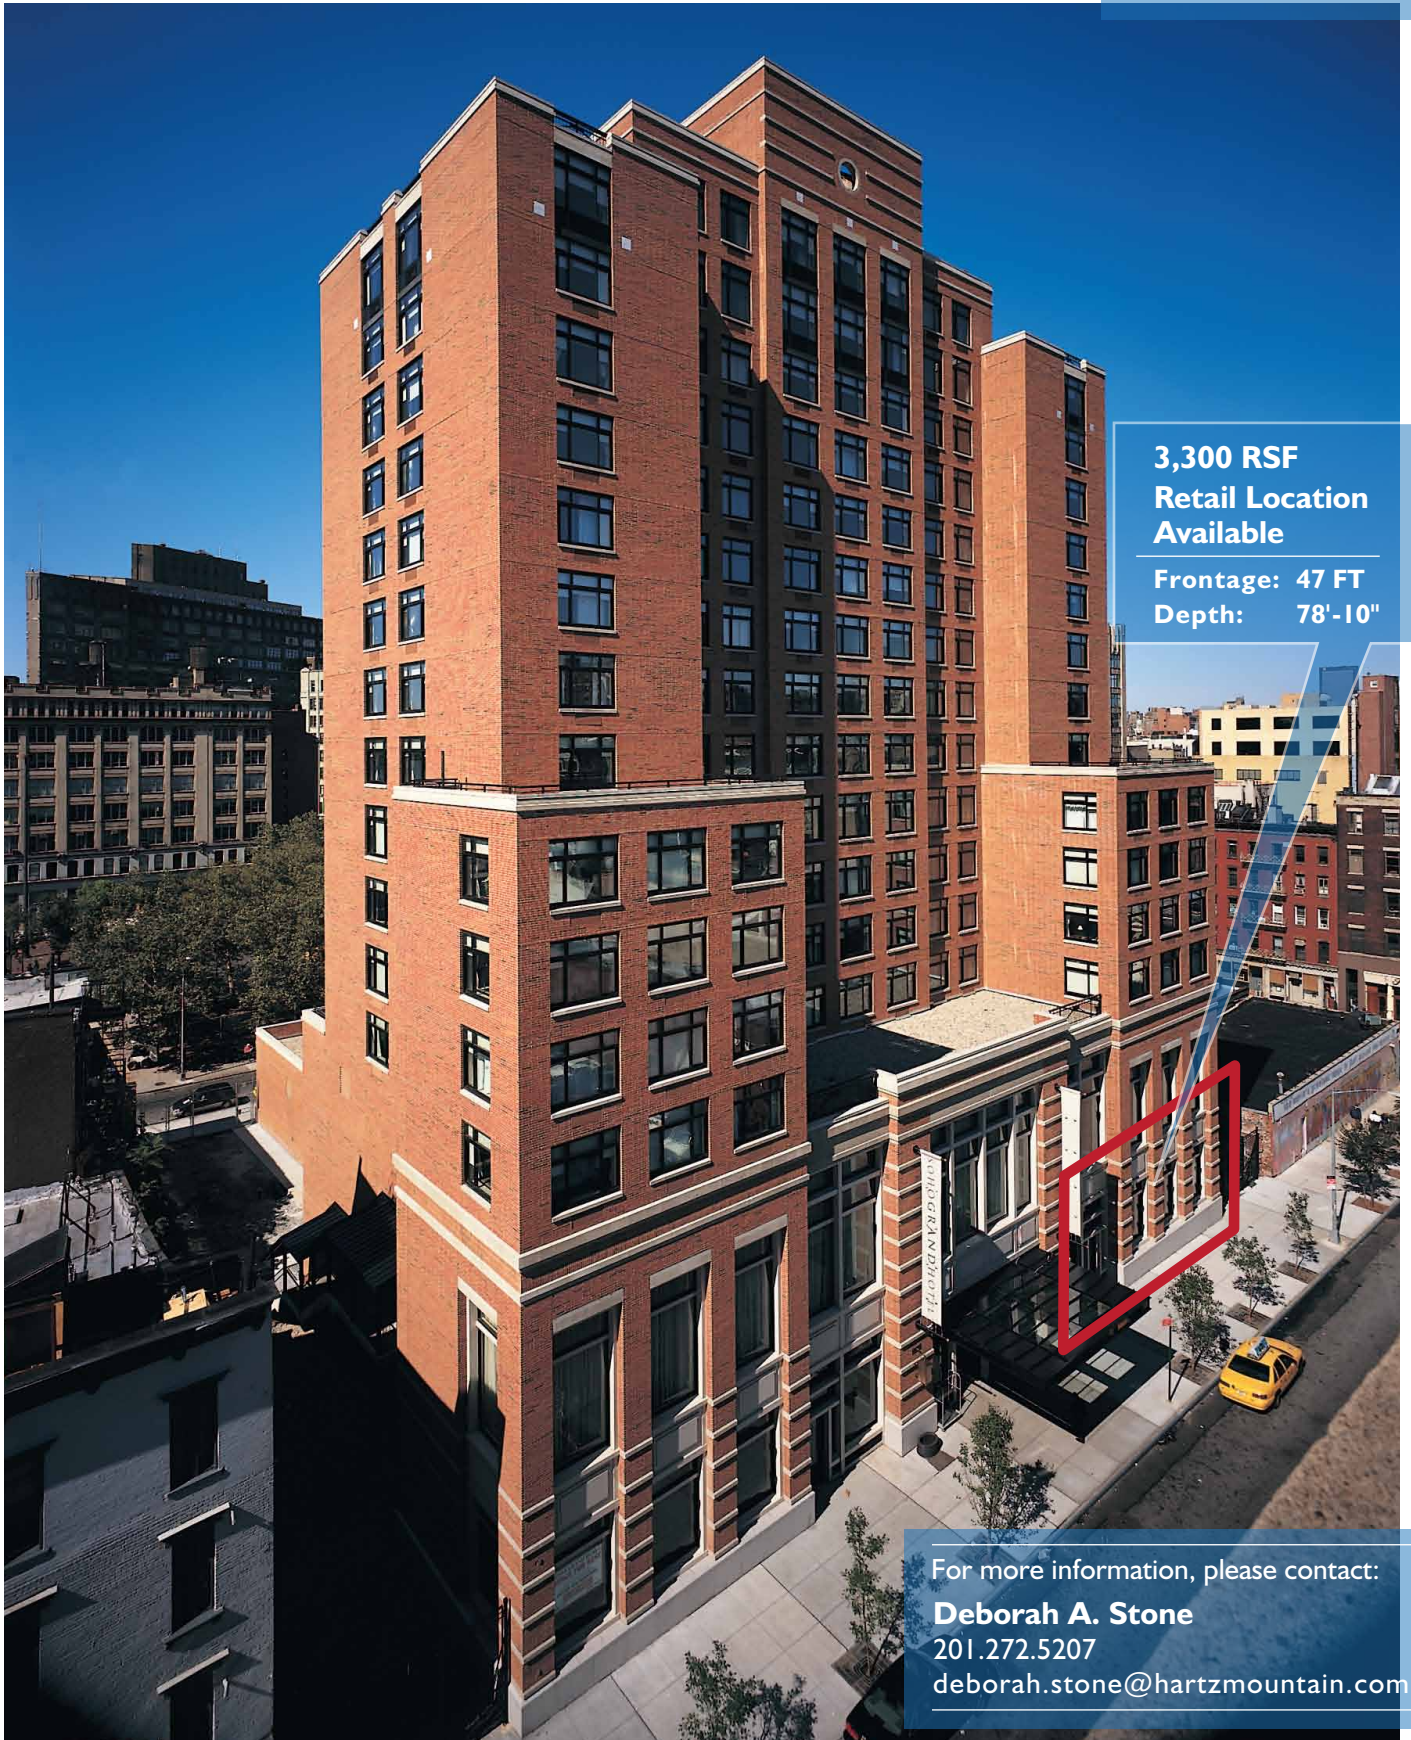

SOHO
GRAND
Hotel

310 West Broadway, New York, NY

3,300 RSF

**Retail
Location
Available**

**3,300 RSF
Retail Location
Available**

**Frontage: 47 FT
Depth: 78'-10"**

For more information, please contact:
Deborah A. Stone
201.272.5207
deborah.stone@hartzmountain.com

SOHO
GRAND
Hotel

310 West Broadway, New York, NY

3,300 RSF
RETAIL LOCATION
AVAILABLE

Frontage: 47 FT
Depth: 78'-10"

SOHO
GRAND
Hotel

310 West Broadway, New York, NY

3,300 RSF
RETAIL LOCATION
AVAILABLE

Frontage: 47 FT
Depth: 78'-10"

RETAIL LOCATION AVAILABLE

SOHO
GRAND
Hotel

310 West Broadway
New York, NY

G
GRAND
HOSPITALITY