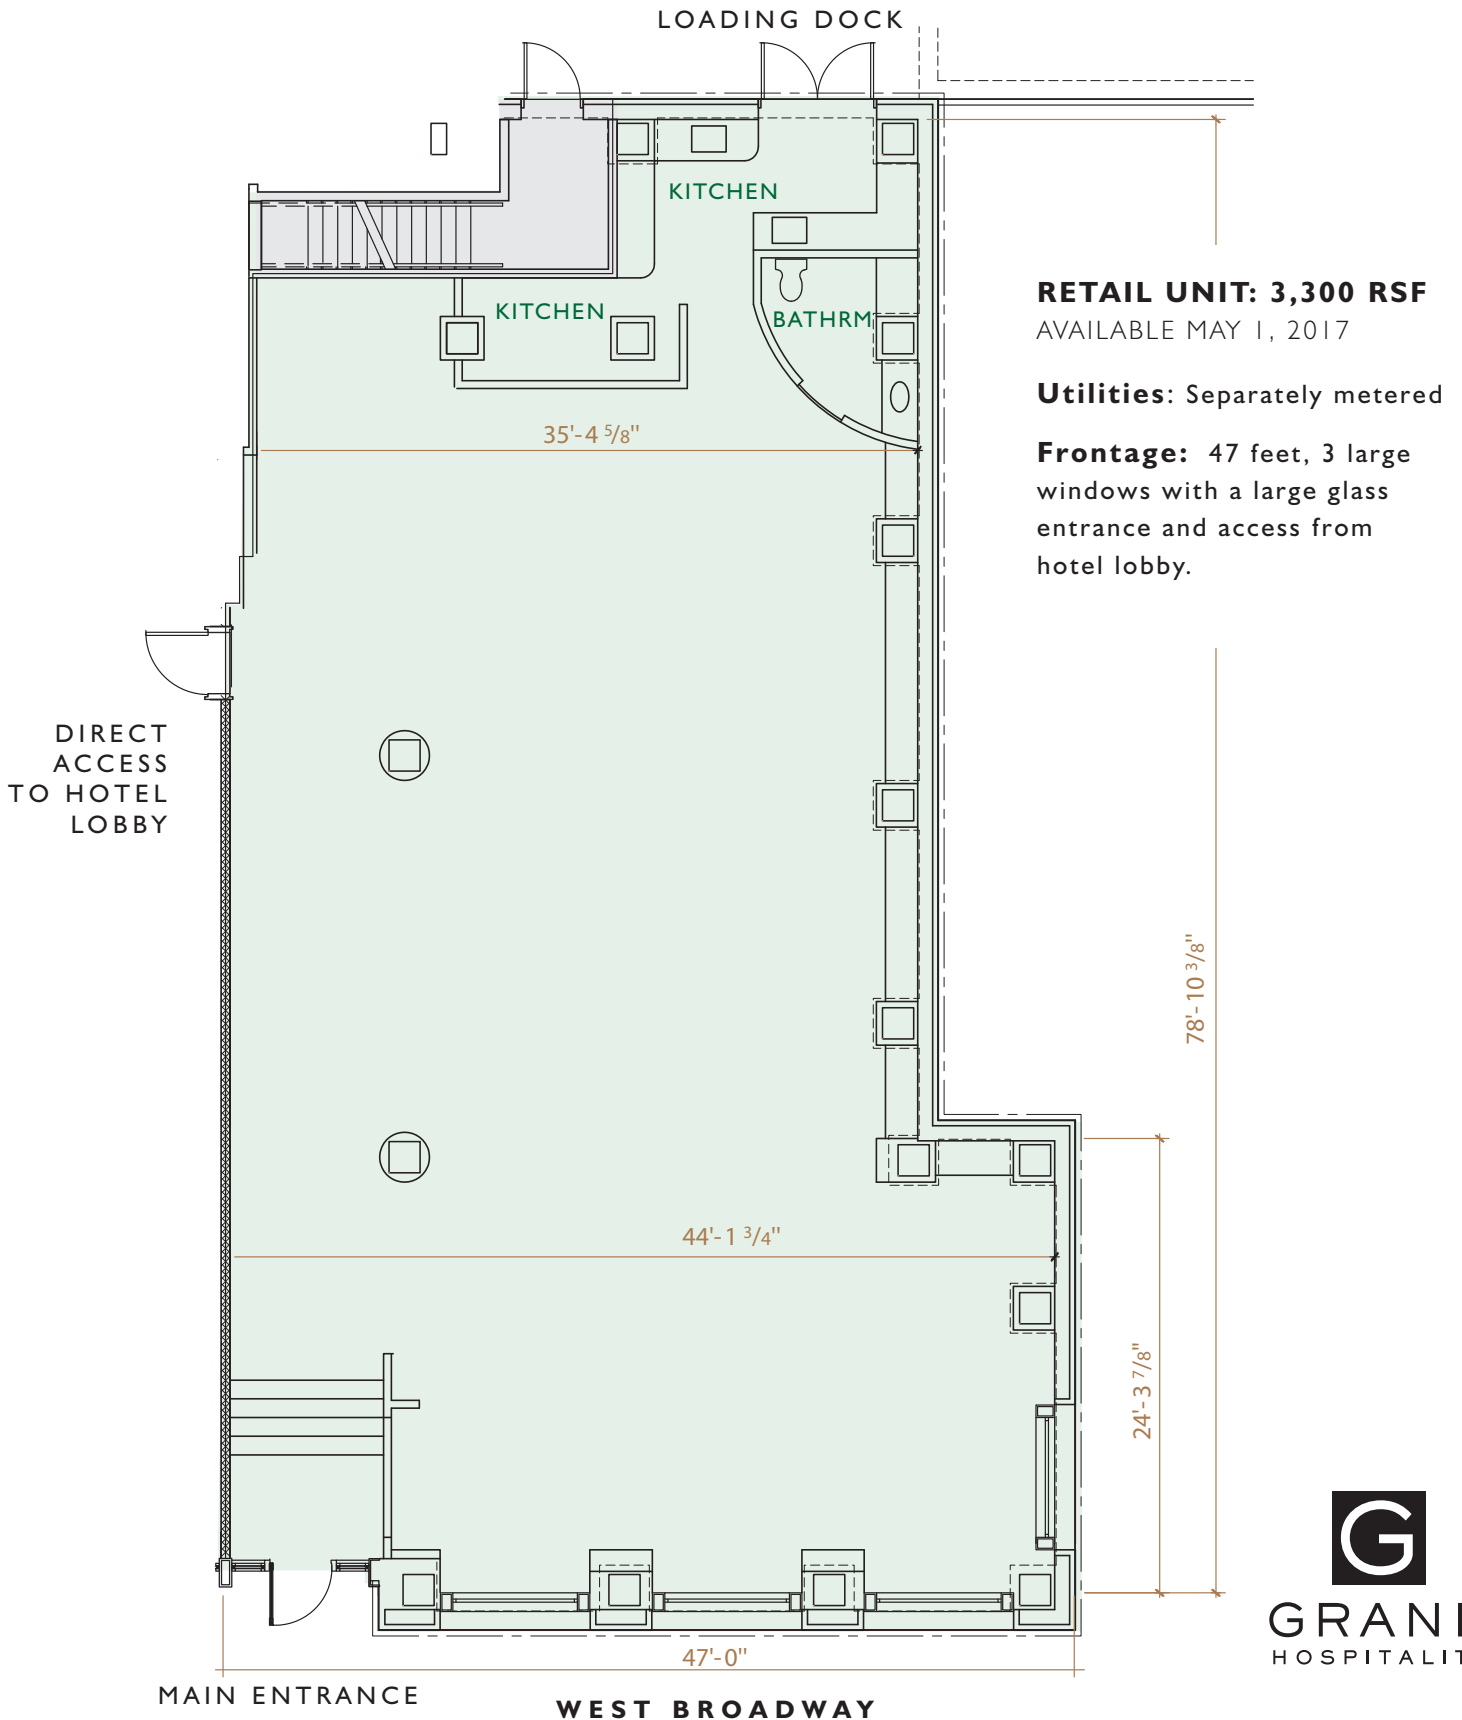

SOHO
GRAND
Hotel

310 West Broadway, New York, NY

3,300 RSF

**Retail
Location
Available**

**3,300 RSF
Retail Location
Available**

**Frontage: 47 FT
Depth: 78'-10"**

For more information, please contact:
Deborah A. Stone
201.272.5207
deborah.stone@hartzmountain.com

SOHO
GRAND
Hotel

310 West Broadway, New York, NY

3,300 RSF
RETAIL LOCATION
AVAILABLE

Frontage: 47 FT
Depth: 78'-10"

SOHO
GRAND
Hotel

310 West Broadway, New York, NY

3,300 RSF
RETAIL LOCATION
AVAILABLE

Frontage: 47 FT
Depth: 78'-10"