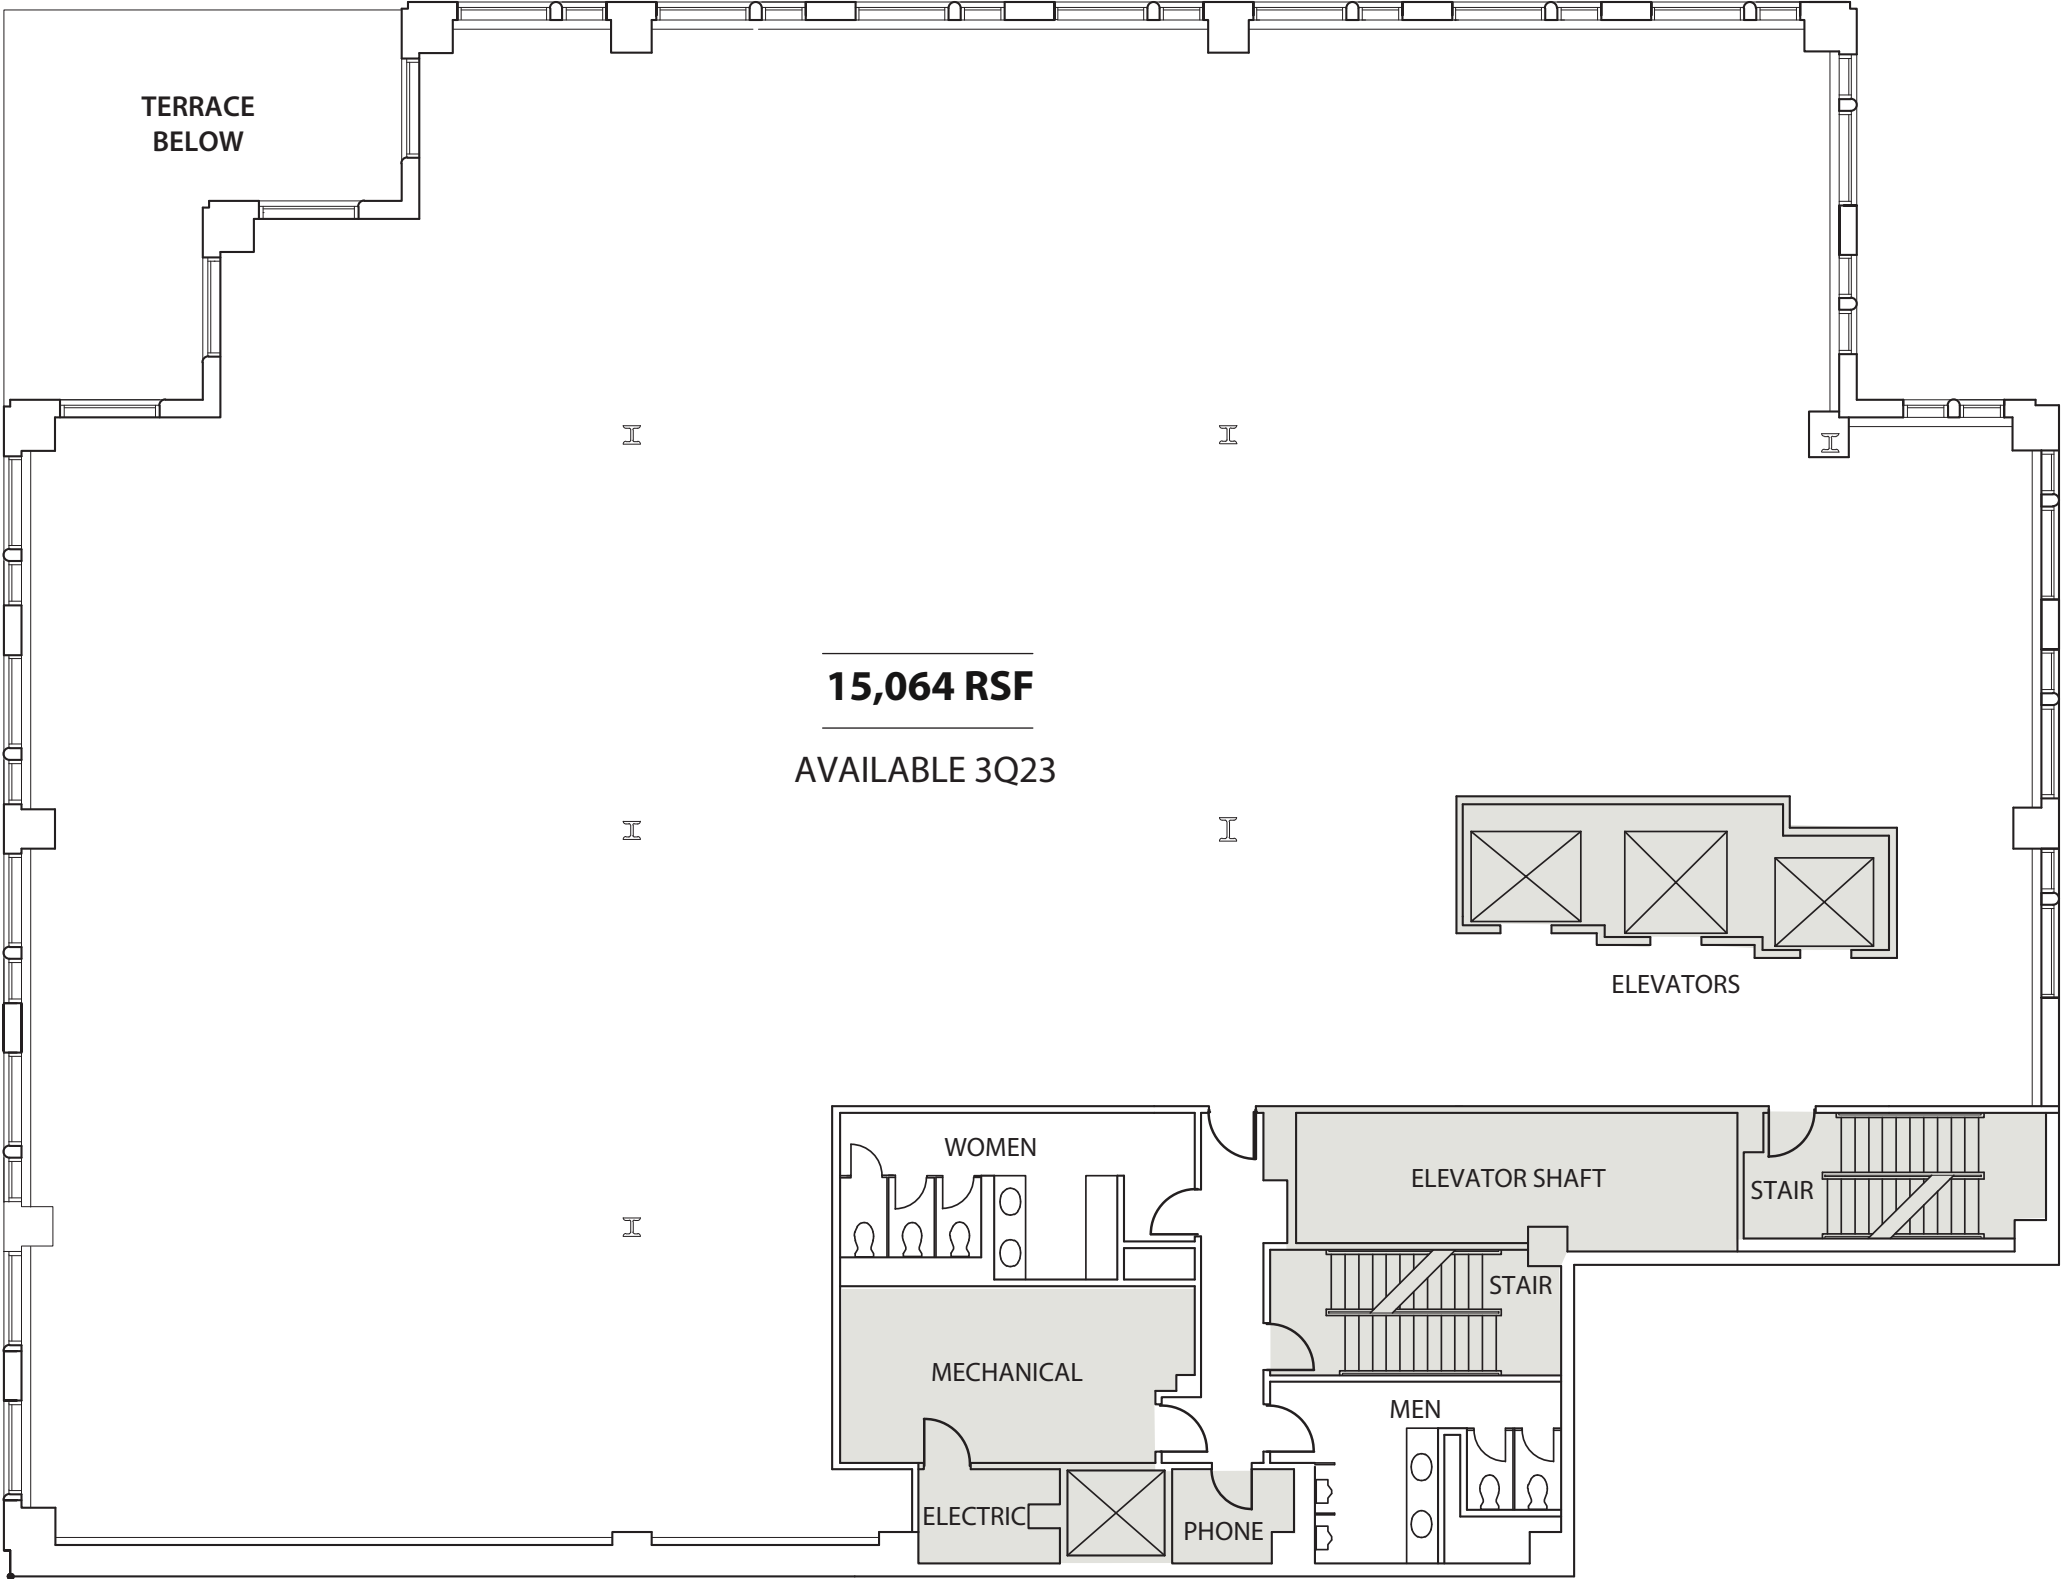

FLOOR 7

VIEW OF CENTRAL PARK / UPPER EAST SIDE
E. 61ST STREET

VIEW OF CENTRAL PARK / MIDTOWN
MADISON AVENUE

AVAILABLE 3Q23

7th FLOOR
15,064 RSF