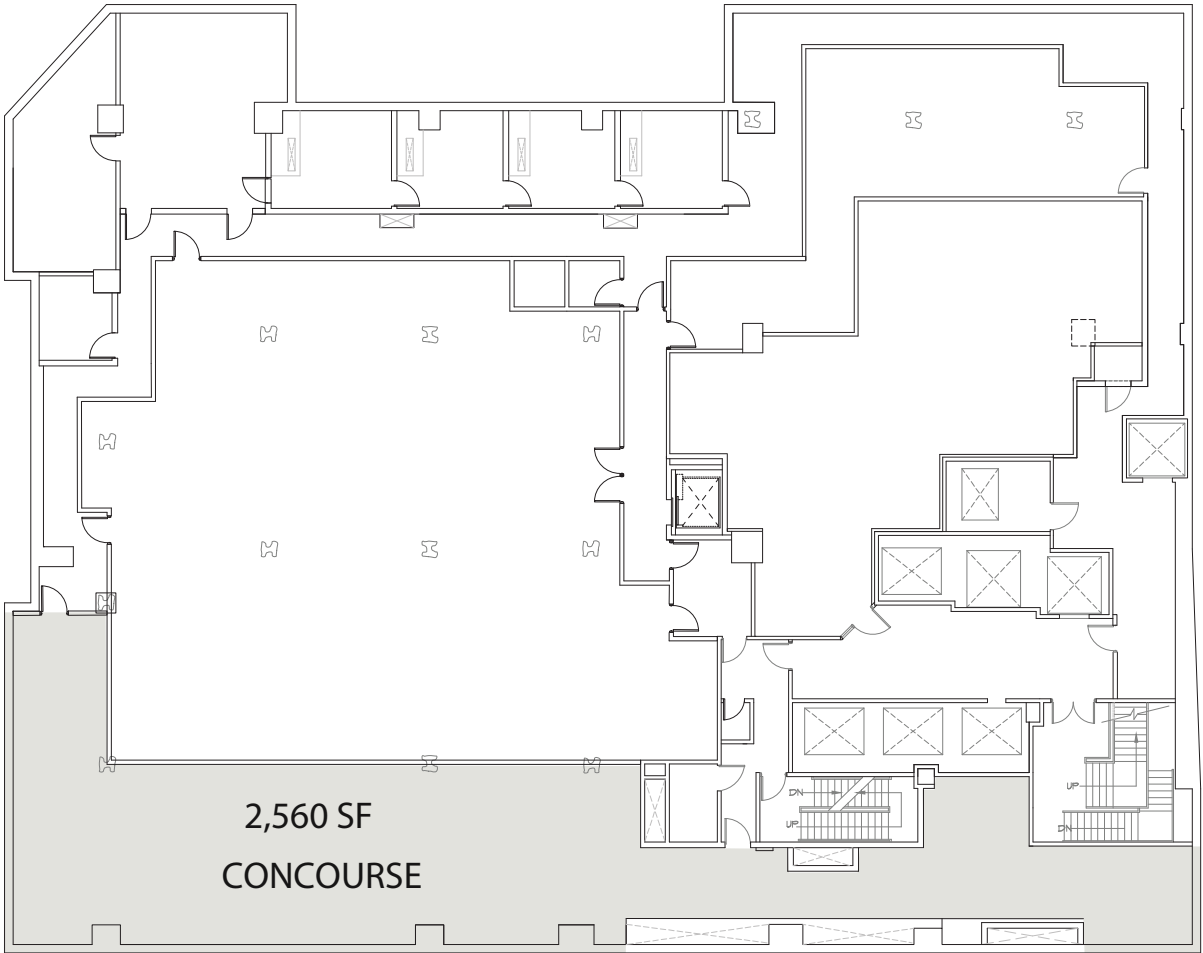

RETAIL SUITE AVAILABLE

VIEW OF CENTRAL PARK / UPPER EAST SIDE

E. 61ST STREET

VIEW OF CENTRAL PARK / MIDTOWN
MADISON AVENUE

MADISON AVENUE

AVAILABLE
AUGUST 1, 2023

GROUND FLOOR
and
CONCOURSE
4,246 SF