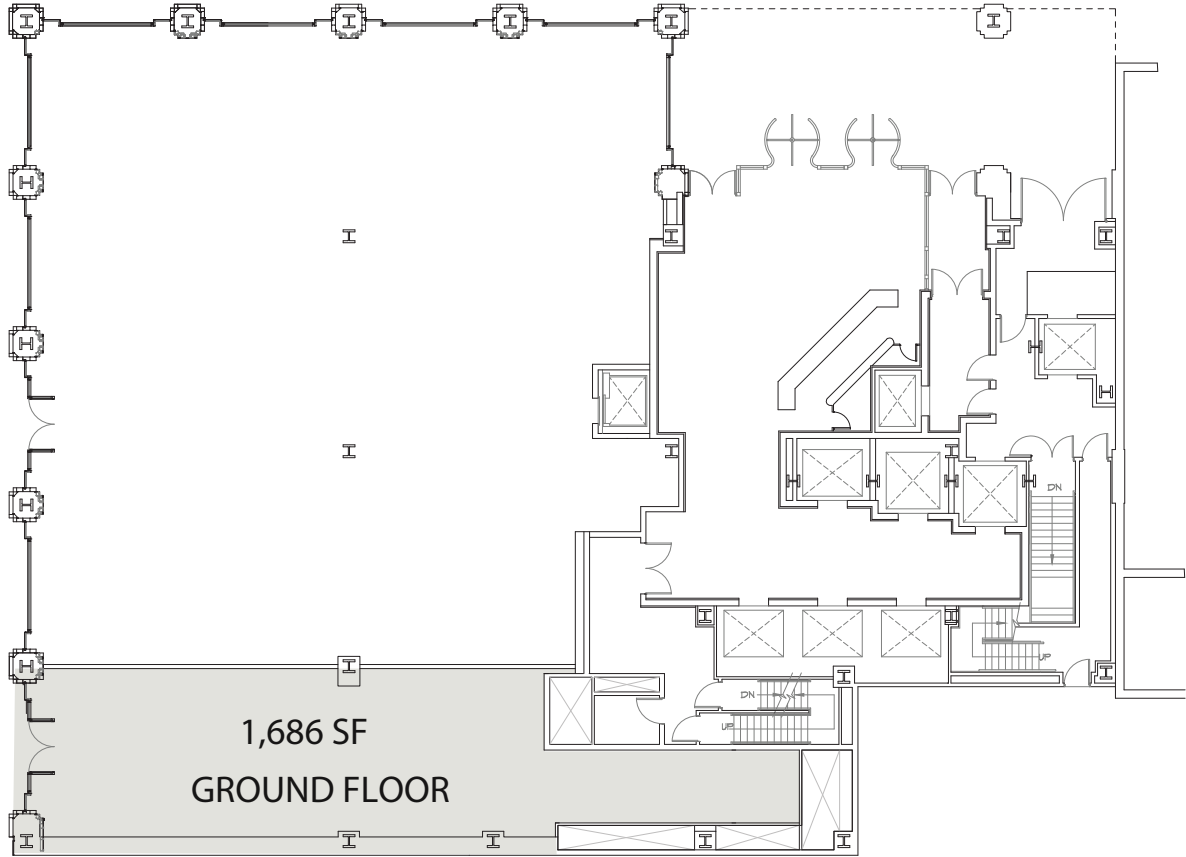

RETAIL SUITE AVAILABLE

VIEW OF CENTRAL PARK / UPPER EAST SIDE

E. 61ST STREET

VIEW OF CENTRAL PARK / MIDTOWN
MADISON AVENUE

MADISON AVENUE

AVAILABLE
AUGUST 1, 2023

GROUND FLOOR
and
CONCOURSE
4,246 SF