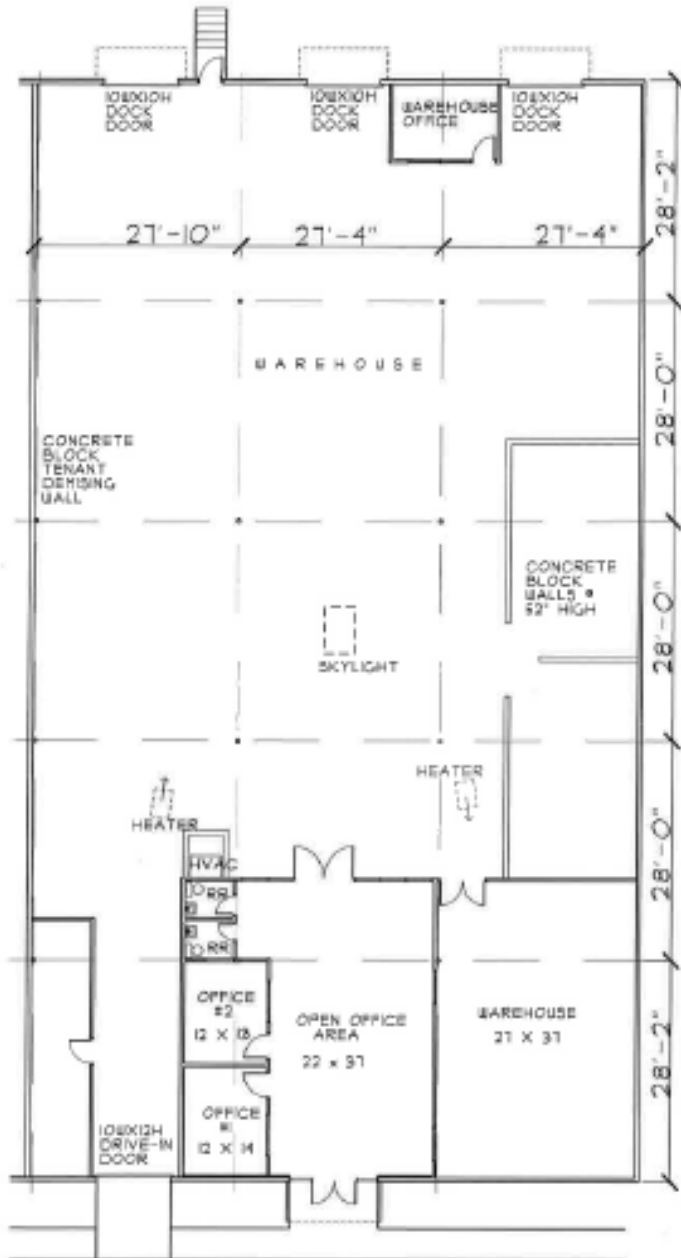

Partnership. Performance.

For Additional Information,
Please Contact:

TOM CROWE
Principal
770.916.6160
Tom.Crowe@avisonyoung.com