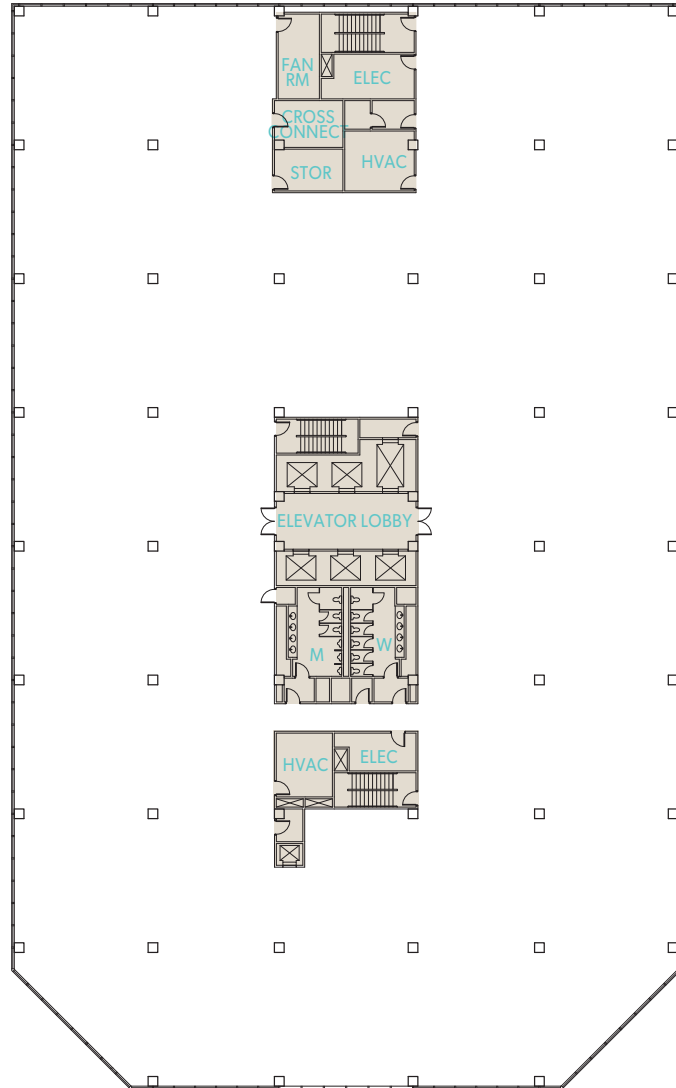

LINCOLN HARBOR

1200 HARBOR BOULEVARD
WEEHAWKEN, NJ 07086

GREAT VIEWS

VIEWS OF MANHATTAN AND
THE GEORGE WASHINGTON BRIDGE

ENTIRE 4TH FLOOR

43,663 RSF Available

Rental Upon Request
Possession: Immediate

[VIEW OUR BROCHURE](#)