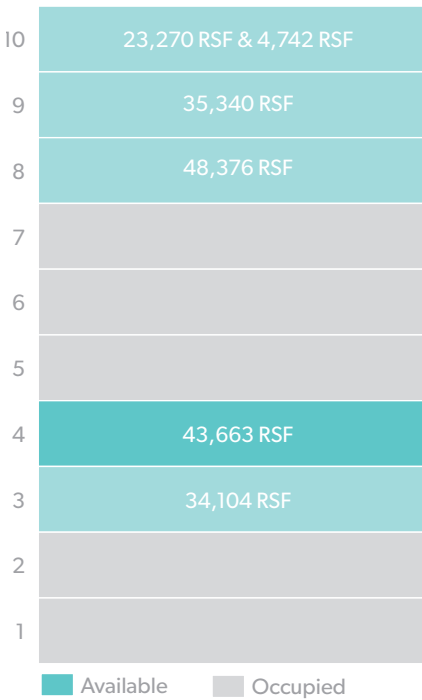

LINCOLN HARBOR

1200 HARBOR BOULEVARD
WEEHAWKEN, NJ 07086

GREAT VIEWS

VIEWS OF MANHATTAN AND
THE GEORGE WASHINGTON BRIDGE

ENTIRE 4TH FLOOR

43,663 RSF Available

Rental Upon Request
Possession: Immediate

[VIEW OUR BROCHURE](#)