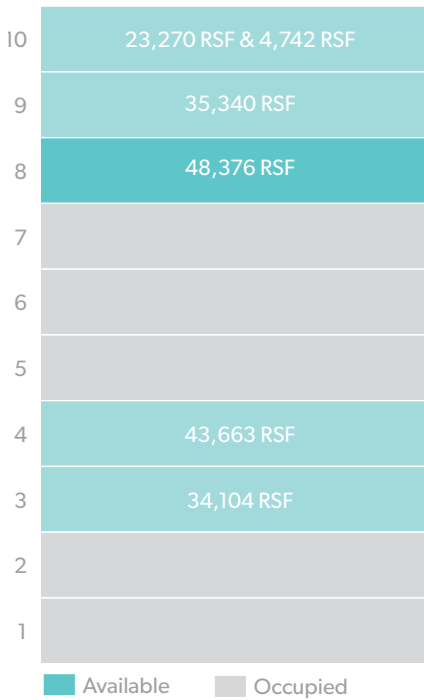

LINCOLN HARBOR

1200 HARBOR BOULEVARD
WEEHAWKEN, NJ 07086

GREAT VIEWS

VIEWS OF MANHATTAN AND
THE GEORGE WASHINGTON BRIDGE

ENTIRE 8TH FLOOR

48,376 RSF Available
Divisible to 34,420 RSF & 13,956 RSF
Rental Upon Request
Possession: Immediate