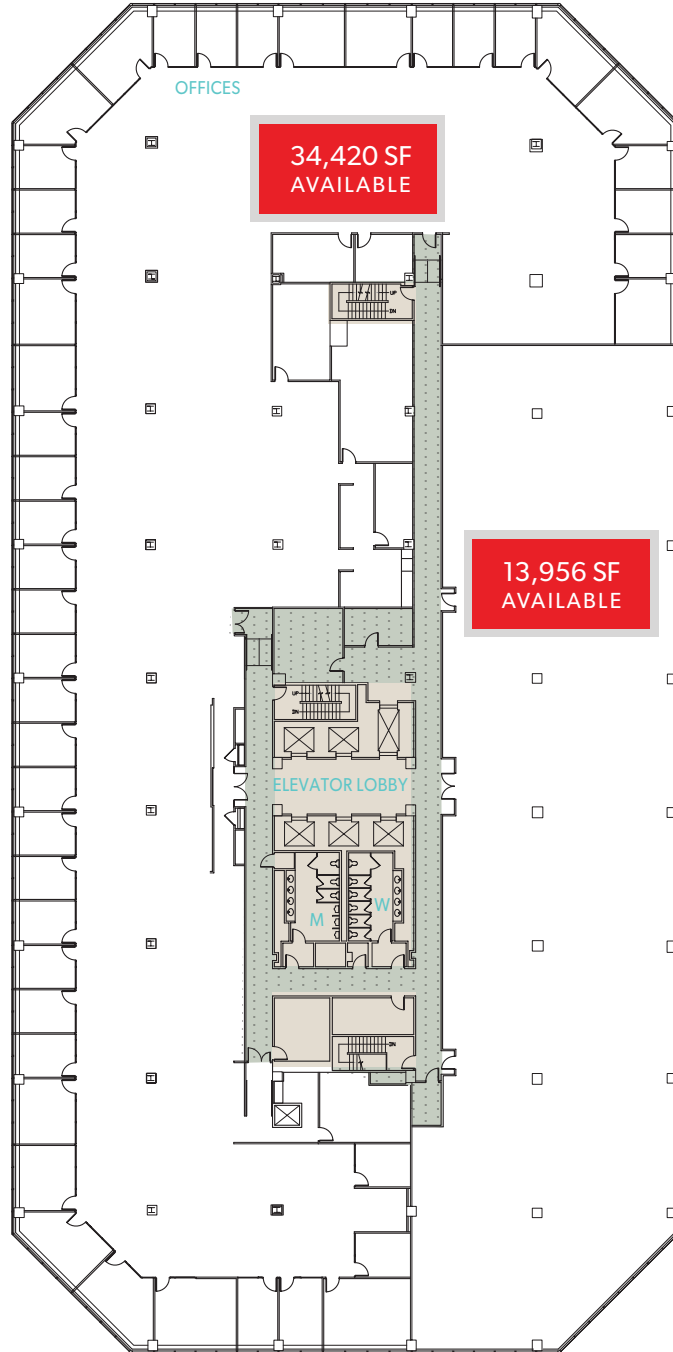

FOR LEASE

CONTACT:
CBRE
+1 201 712 5600
WWW.CBRE.COM