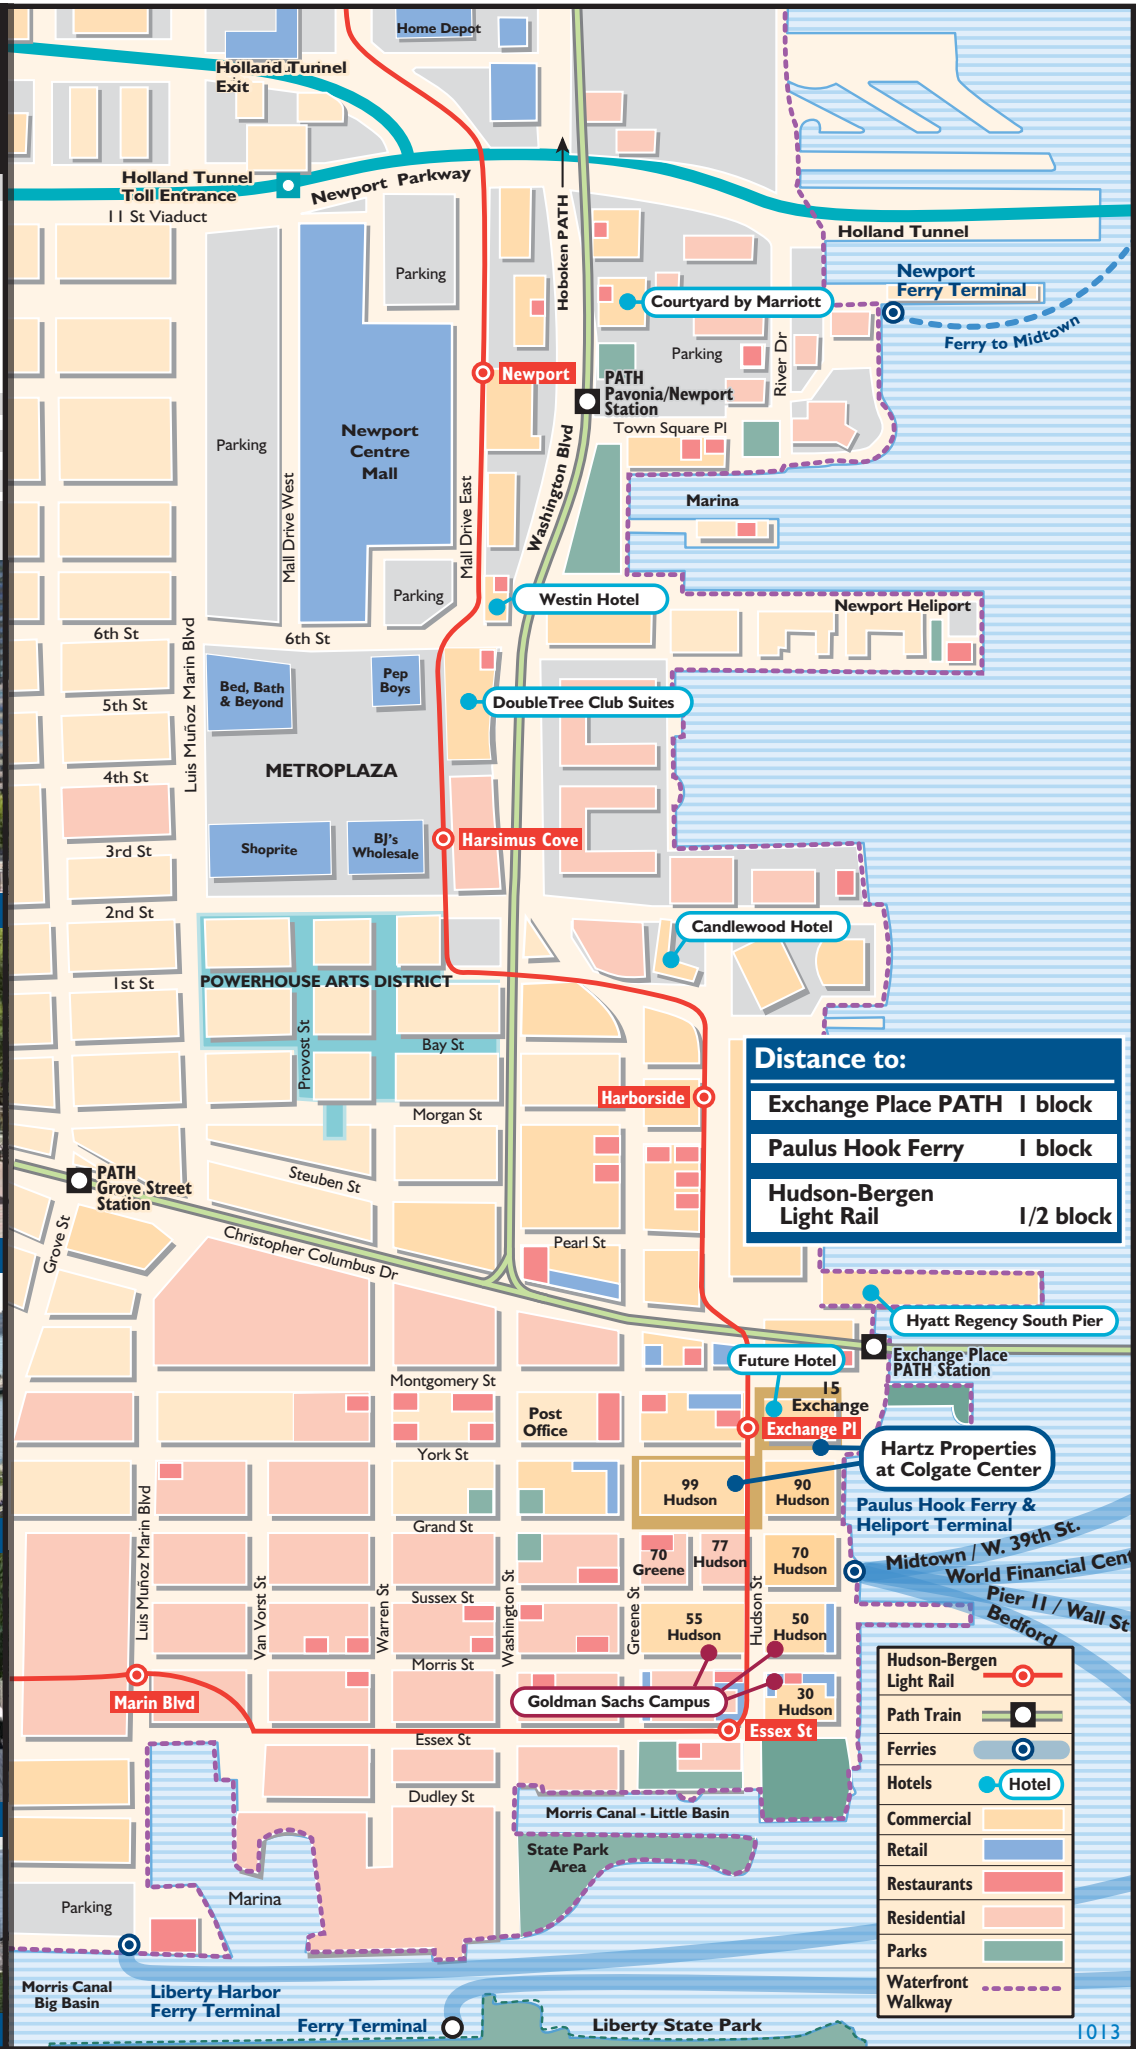

# Colgate Center EXCHANGE PLACE Jersey City, NJ

## Outstanding Access:

- NY Waterway Ferry
- Exchange Place PATH Station
- Hudson-Bergen Light Rail
- Minutes to Lower Manhattan and Newark Liberty International Airport

## Heliport Service

Over 70 Restaurants in Area

4 Hotels in Area

Hudson River Waterfront Walkway connecting the GWB to Bayonne

15 Exchange Place

Hudson River Waterfront Walkway

PATH Station, Hyatt Hotel in background

Hudson-Bergen Light Rail

Heliport & Ferry Service

Distance to:	
Exchange Place PATH	1 block
Paulus Hook Ferry	1 block
Hudson-Bergen Light Rail	1/2 block

Hudson-Bergen Light Rail	
Path Train	
Ferries	
Hotels	
Commercial	
Retail	
Restaurants	
Residential	
Parks	
Waterfront Walkway	