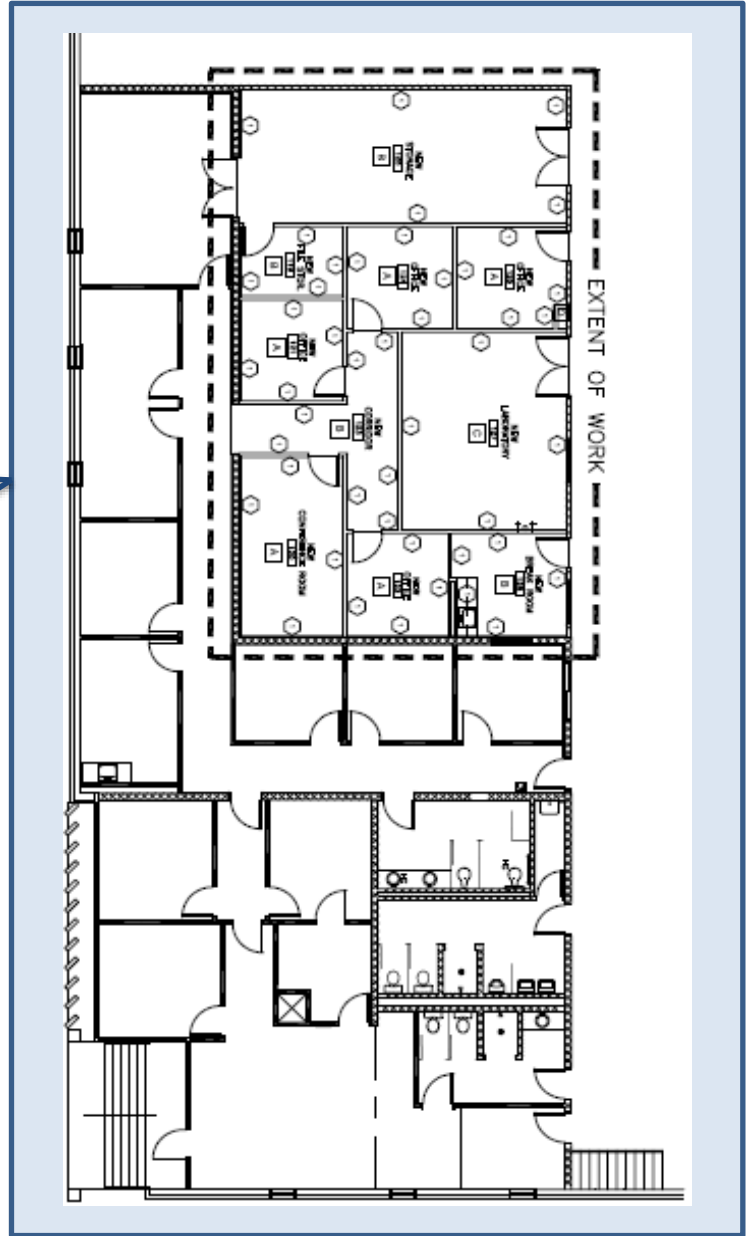

Industrial For Lease

200 Great Southwest Parkway, Atlanta, GA

For further information

Bruce Logue
Principal
+1 770 916 6150
bruce.logue@avisonyoung.com

Owned by: