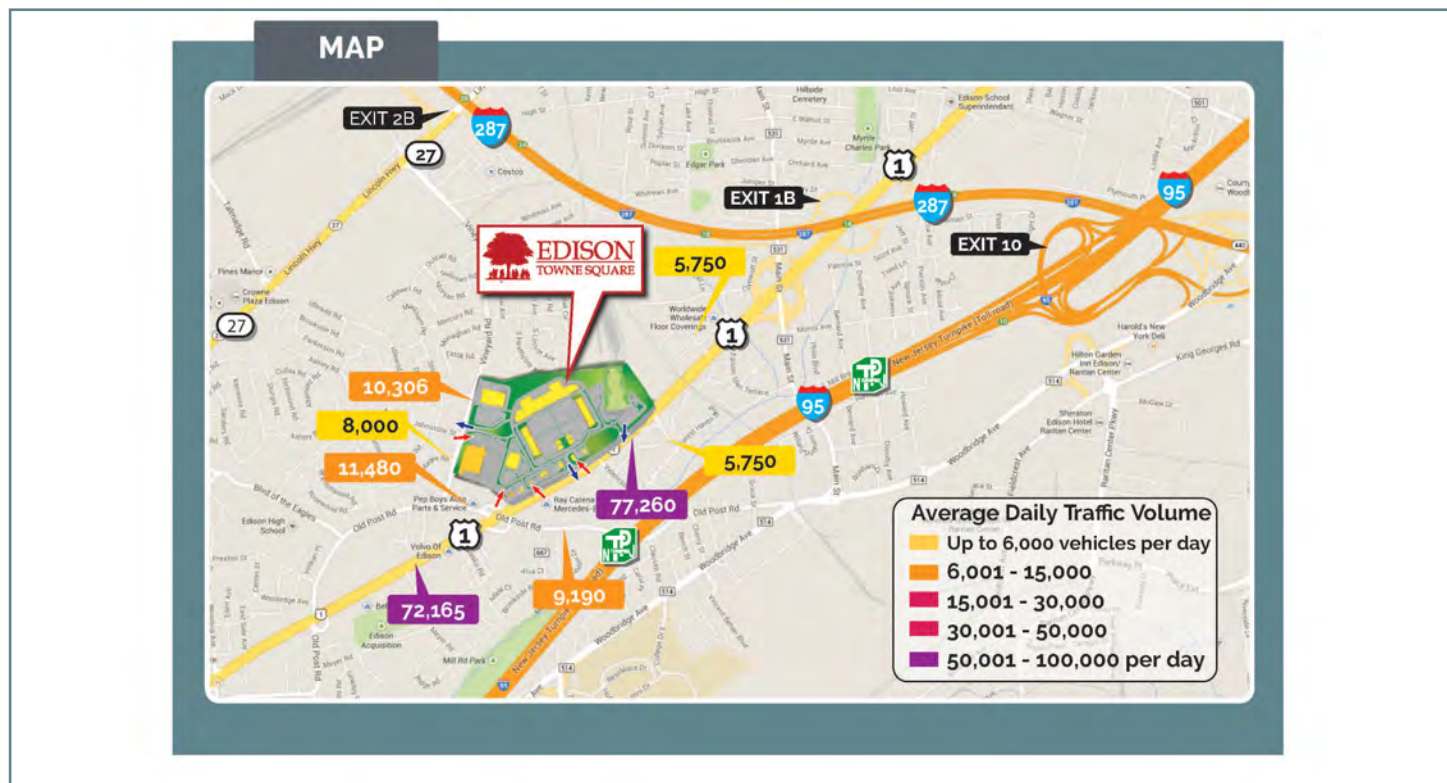

# Edison, New Jersey Edison Towne Square

# EDISON, NEW JERSEY 4 PAD SITES Available - Up to 1.16 Acres

EDISON TOWNE SQUARE

**JOIN:**

**COMING SOON!**

**ENTERTAINMENT / RETAIL SPACE**

**Super Charged  
NOW OPEN**

**Top Golf  
Now Open**

**Available  
Development Area**

**LA Fitness  
Now Open**

**PAD LOCATION 6,200 SF**

**PAD LOCATION AVAILABLE 1.16 ACRES**

**Chick-fil-A  
Now Open**

**iFly  
Open Soon**

**Chipotle  
Now Open**

**Starbucks  
Now Open**

**Tio Taco  
Now Open**

**Tommy's  
Now Open**

**PAD LOCATION 4,500 SF**

**PAD LOCATION 4,837 SF**

**PYLON 1  
Existing Sign**

This is a  
Hartz Mountain Industries  
Property

**EDISON  
TOWNE SQUARE**

For leasing information, please contact: