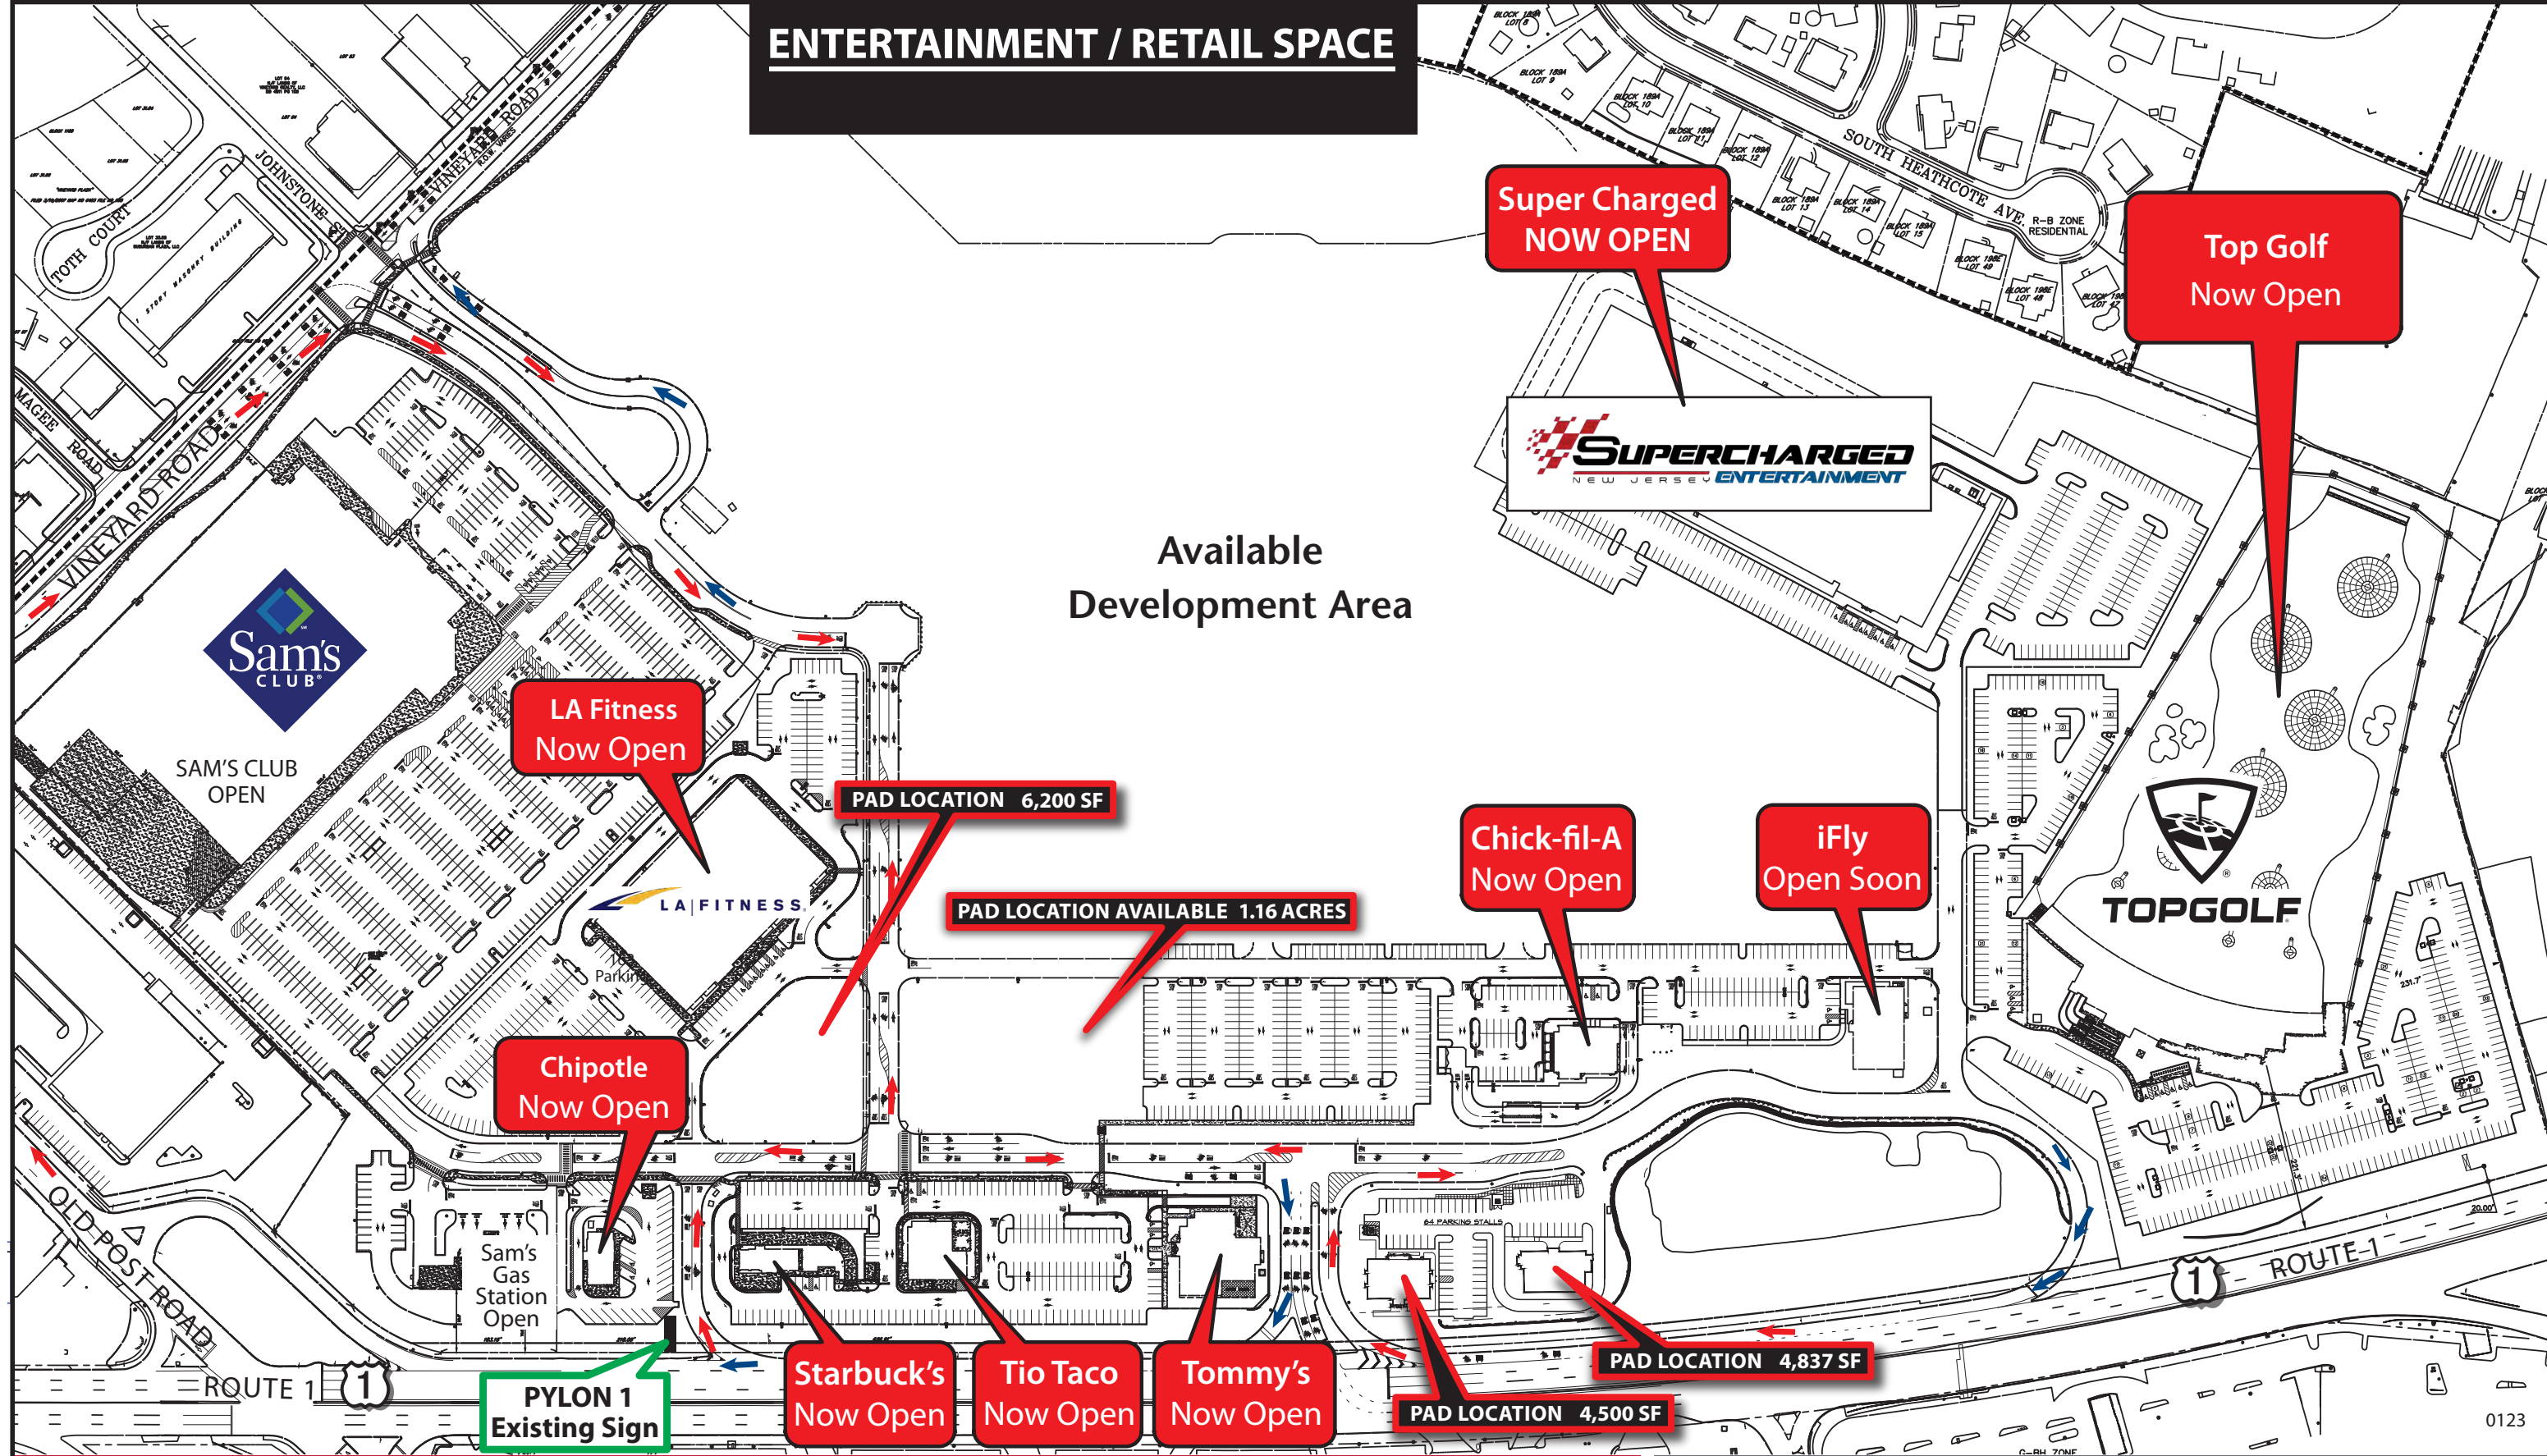

# Edison, New Jersey Edison Towne Square

# EDISON, NEW JERSEY 4 PAD SITES Available - Up to 1.16 Acres

EDISON TOWNE SQUARE

**JOIN:**

**COMING SOON!**

**ENTERTAINMENT / RETAIL SPACE**

**Super Charged  
NOW OPEN**

**Top Golf  
Now Open**

**Available  
Development Area**

**LA Fitness  
Now Open**

**PAD LOCATION 6,200 SF**

**PAD LOCATION AVAILABLE 1.16 ACRES**

**Chick-fil-A  
Now Open**

**iFly  
Open Soon**

**Chipotle  
Now Open**

**Starbucks  
Now Open**

**Tio Taco  
Now Open**

**Tommy's  
Now Open**

**PAD LOCATION 4,500 SF**

**PAD LOCATION 4,837 SF**

**PYLON 1  
Existing Sign**

This is a  
Hartz Mountain Industries  
Property

**EDISON  
TOWNE SQUARE**

For leasing information, please contact: