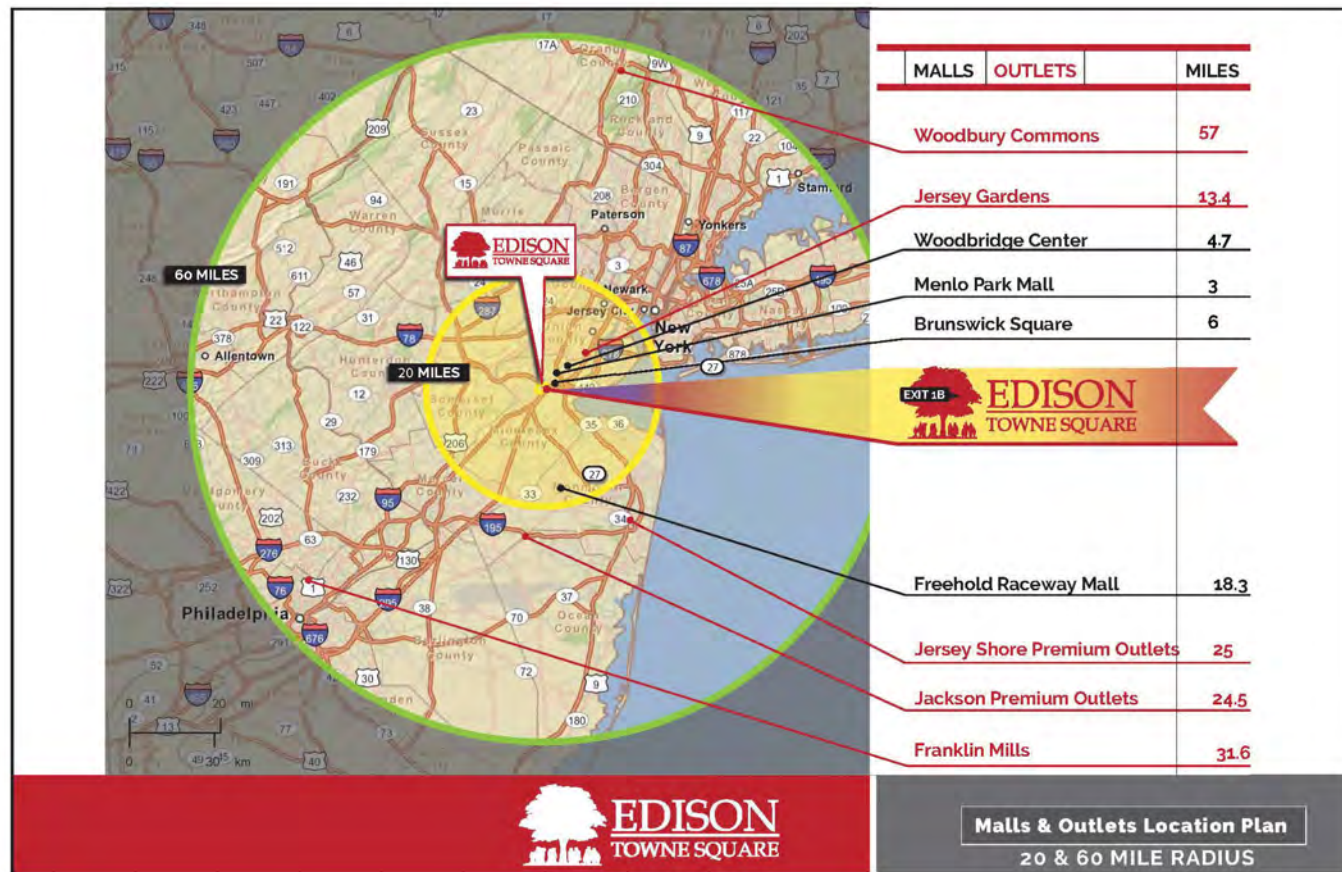

# Edison, New Jersey Edison Towne Square

# EDISON, NEW JERSEY 2 PAD SITES Available 4,500 & 4,837 s.f.

**JOIN:**

**COMING SOON!**

EDISON TOWNE SQUARE

**ENTERTAINMENT / RETAIL SPACE**

This is a  
Hartz Mountain Industries  
Property

**EDISON**  
TOWNE SQUARE