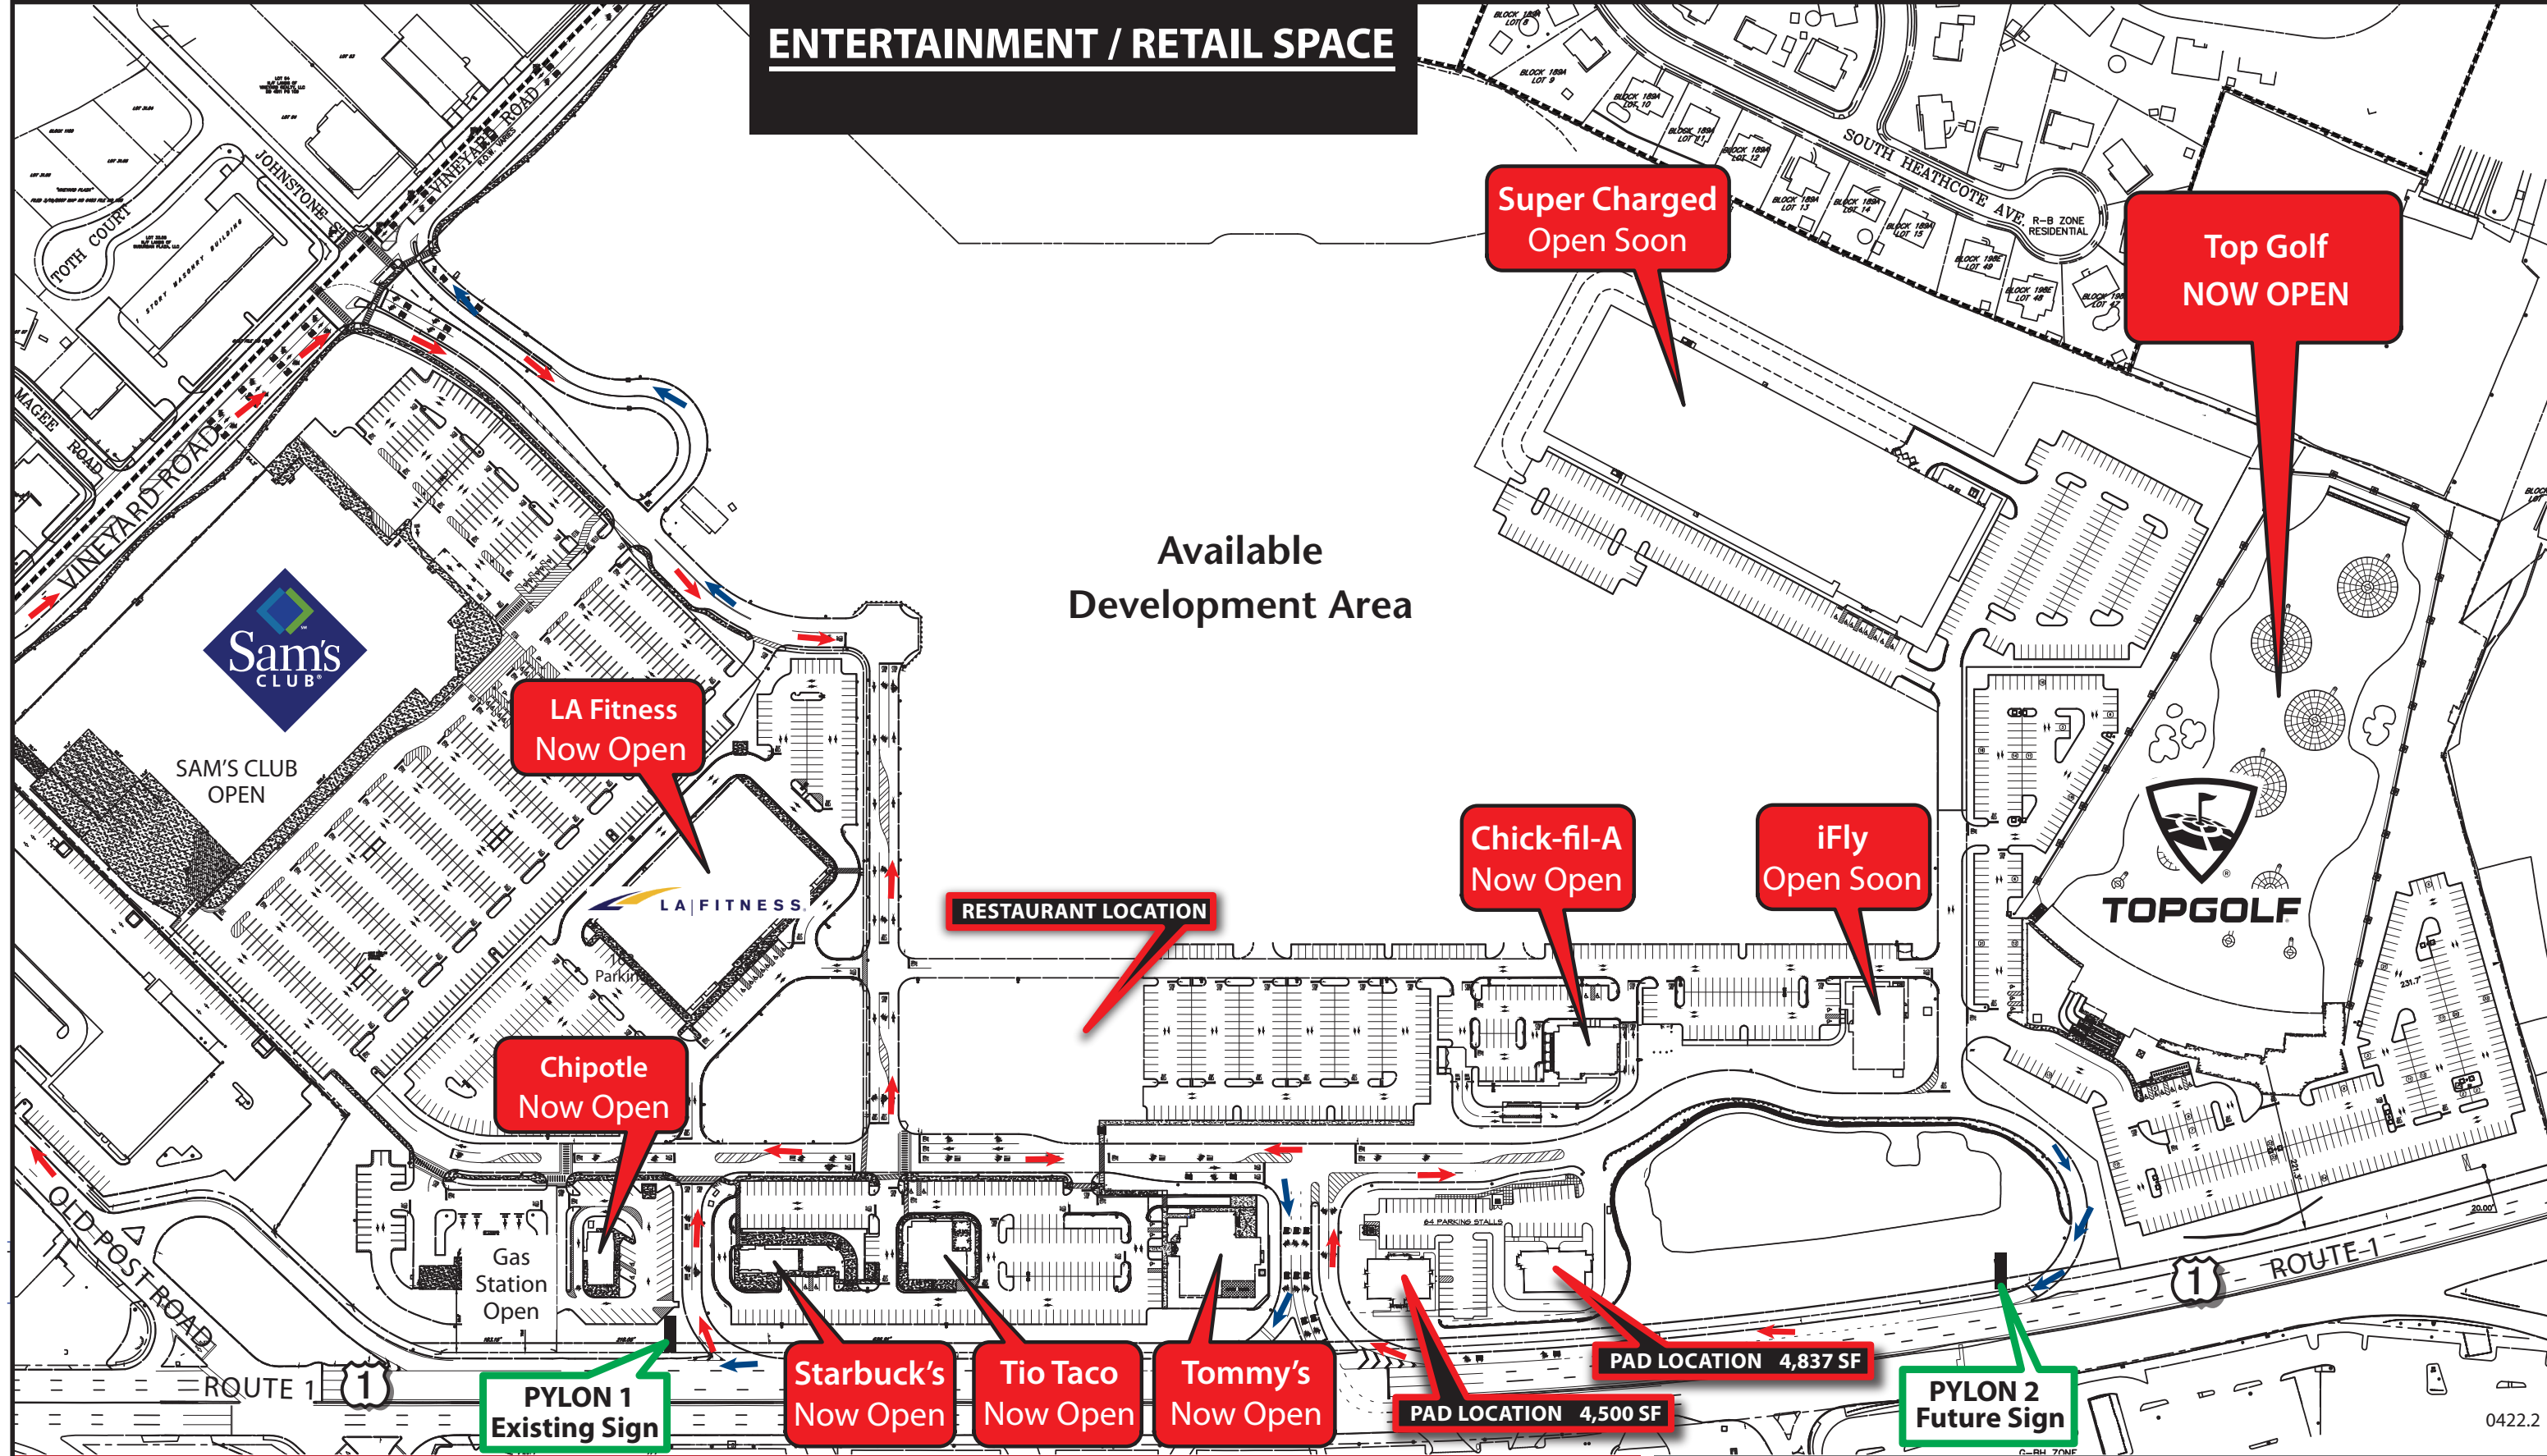

# Edison, New Jersey Edison Towne Square

# EDISON, NEW JERSEY 2 PAD SITES Available 4,500 & 4,837 s.f.

**JOIN:**

**COMING SOON!**

EDISON TOWNE SQUARE

**ENTERTAINMENT / RETAIL SPACE**

This is a  
Hartz Mountain Industries  
Property

**EDISON**  
TOWNE SQUARE