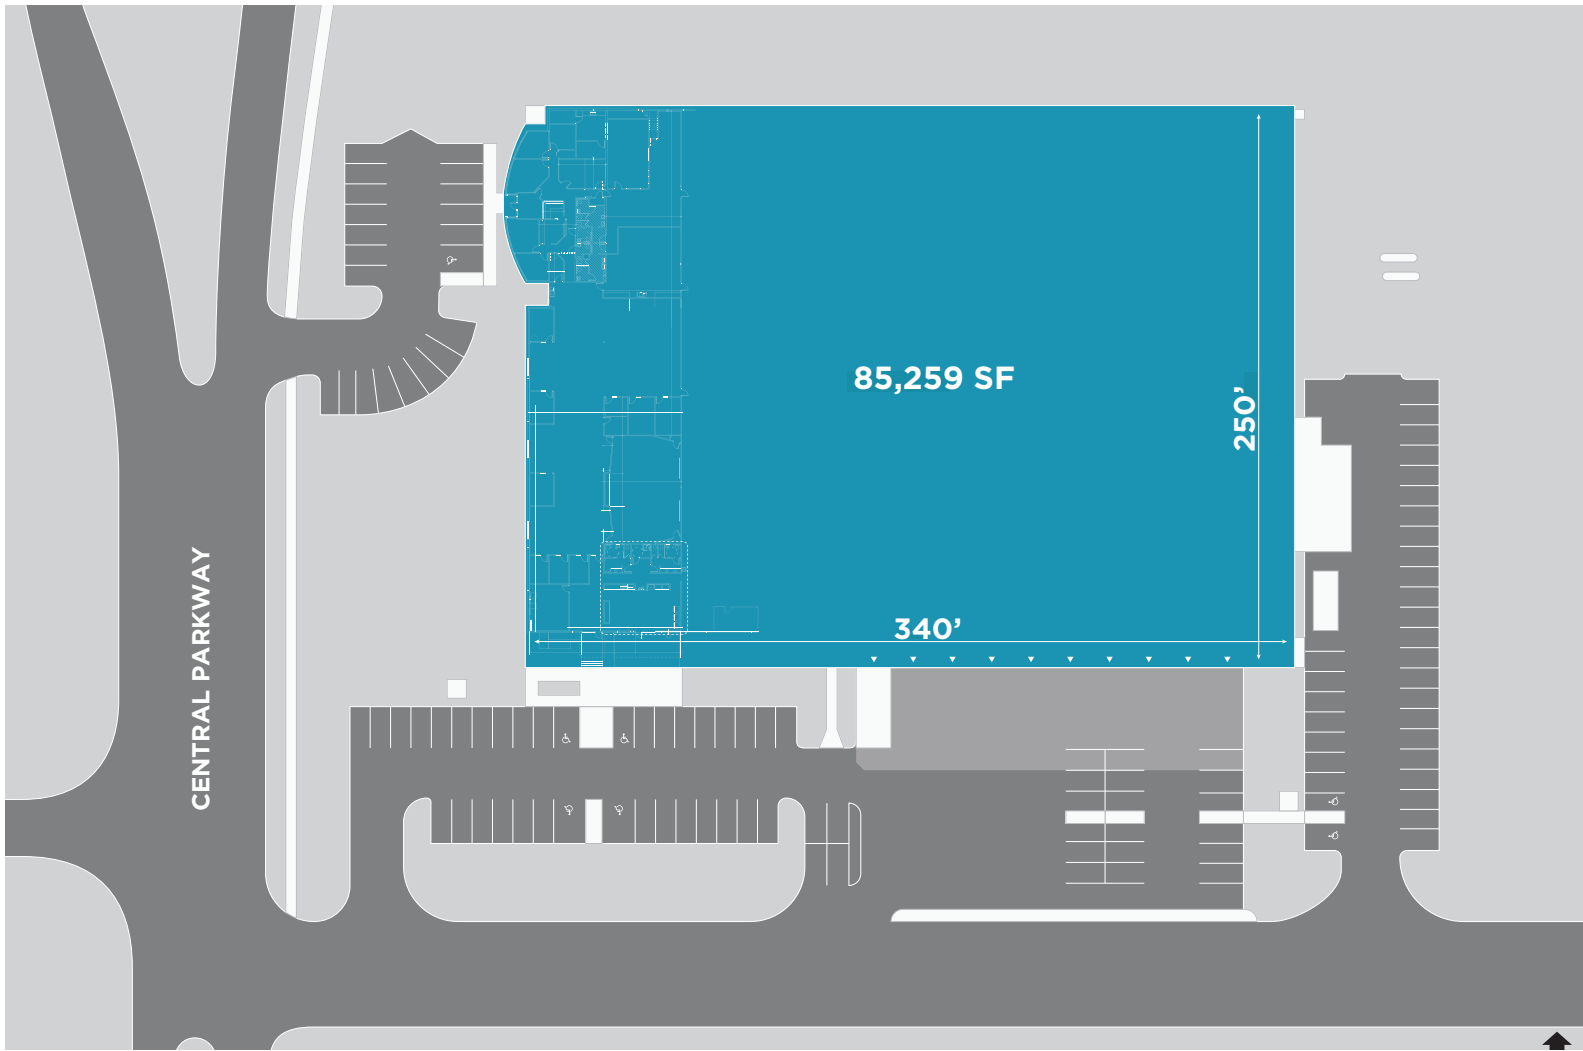

11902 CENTRAL PKWY

SITE PLAN

“CONVENIENT SOUTHSIDE LOCATION”