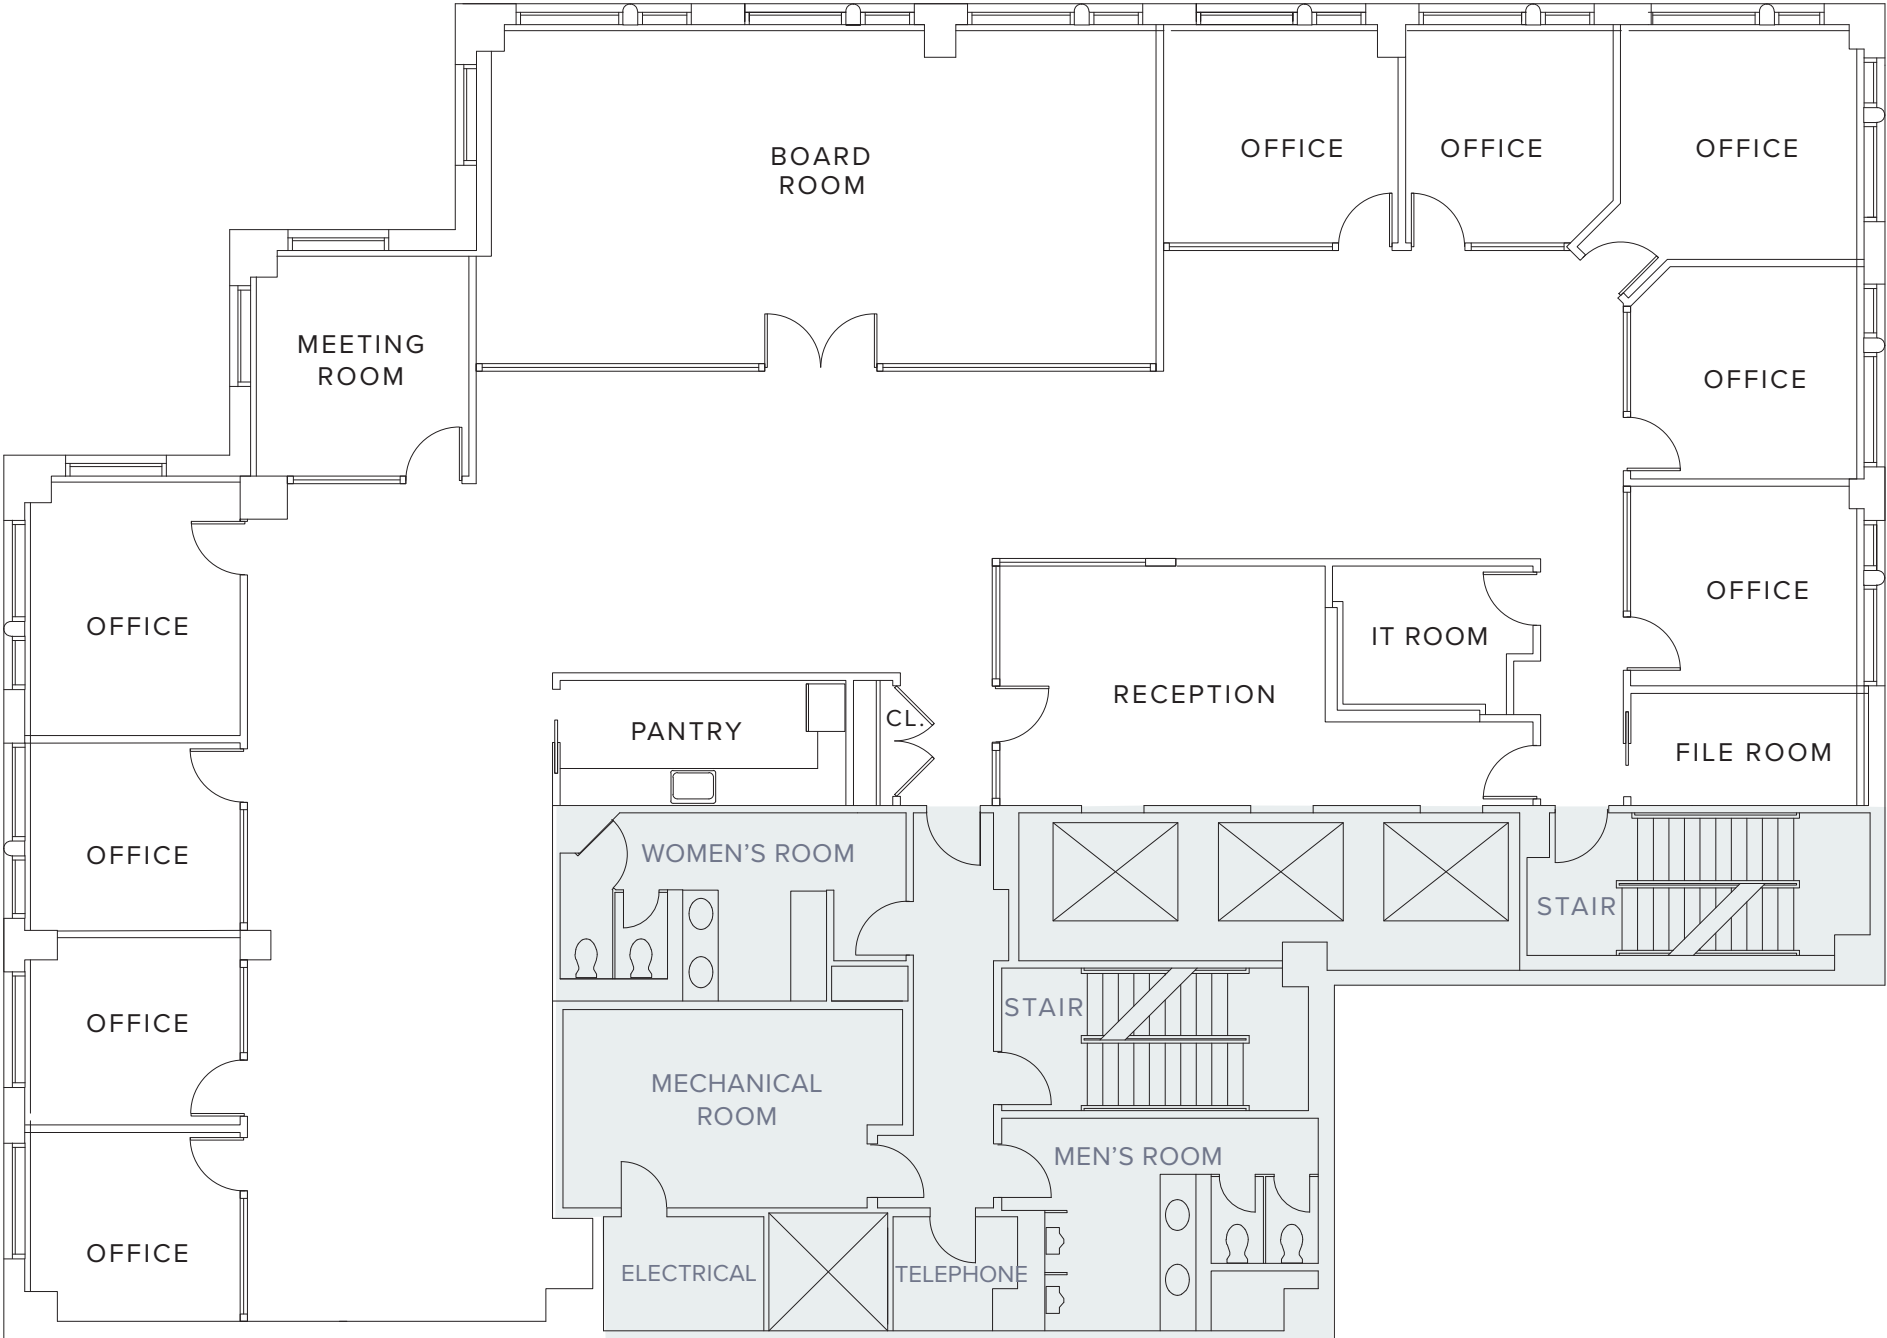

FLOOR 16

VIEW OF CENTRAL PARK / UPPER EAST SIDE
E. 61ST STREET

AVAILABLE 1Q25

16th FLOOR
8,760 RSF

VIEW OF CENTRAL PARK / MIDTOWN
MADISON AVENUE