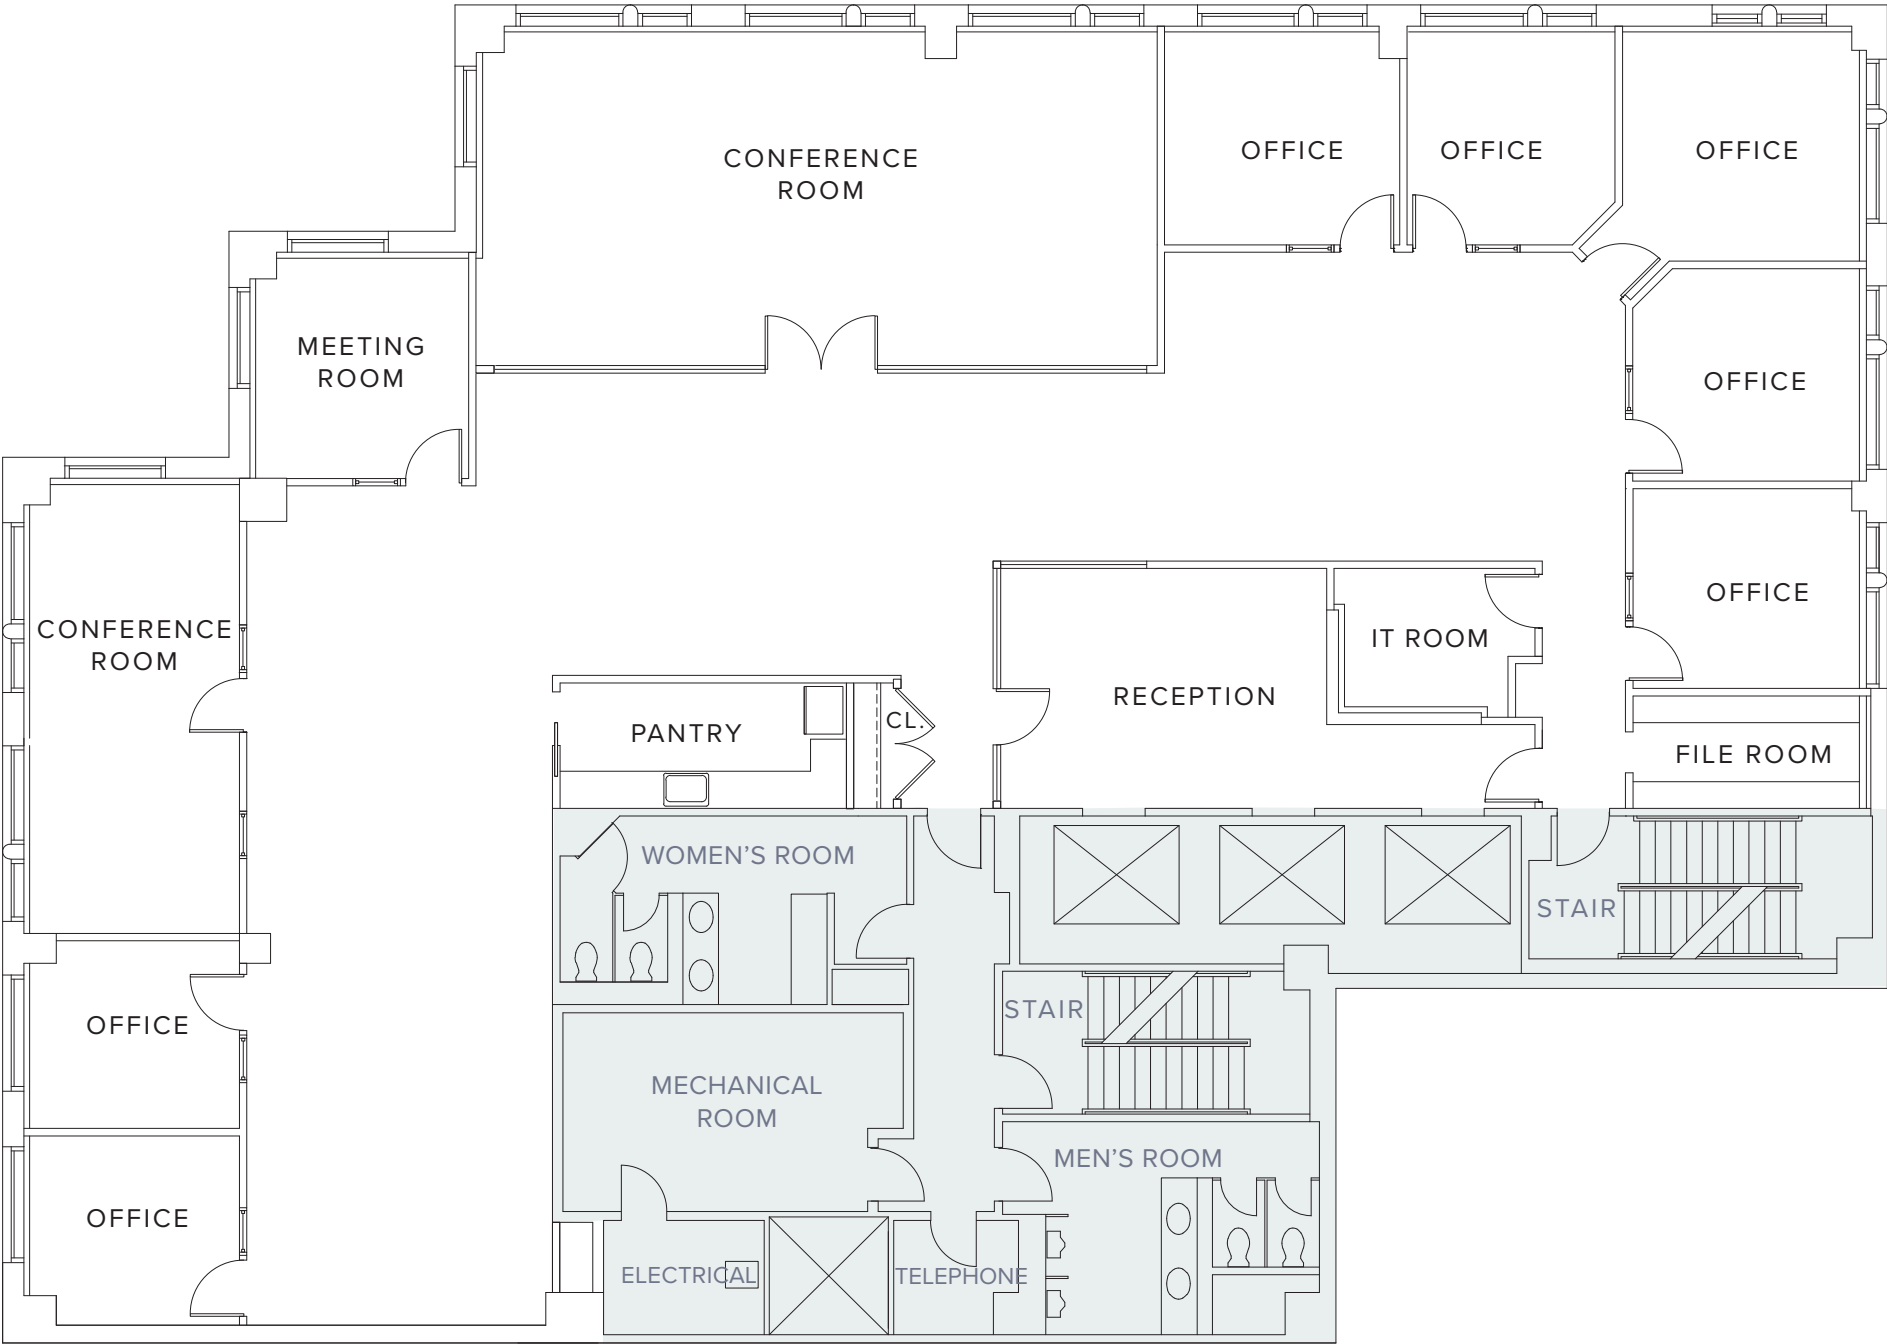

# FLOOR 16

VIEWS OF CENTRAL PARK / UPPER EAST SIDE  
E. 61ST STREET

AVAILABLE 1Q25

16th FLOOR  
8,760 RSF

VIEWS OF CENTRAL PARK / MIDTOWN  
MADISON AVENUE