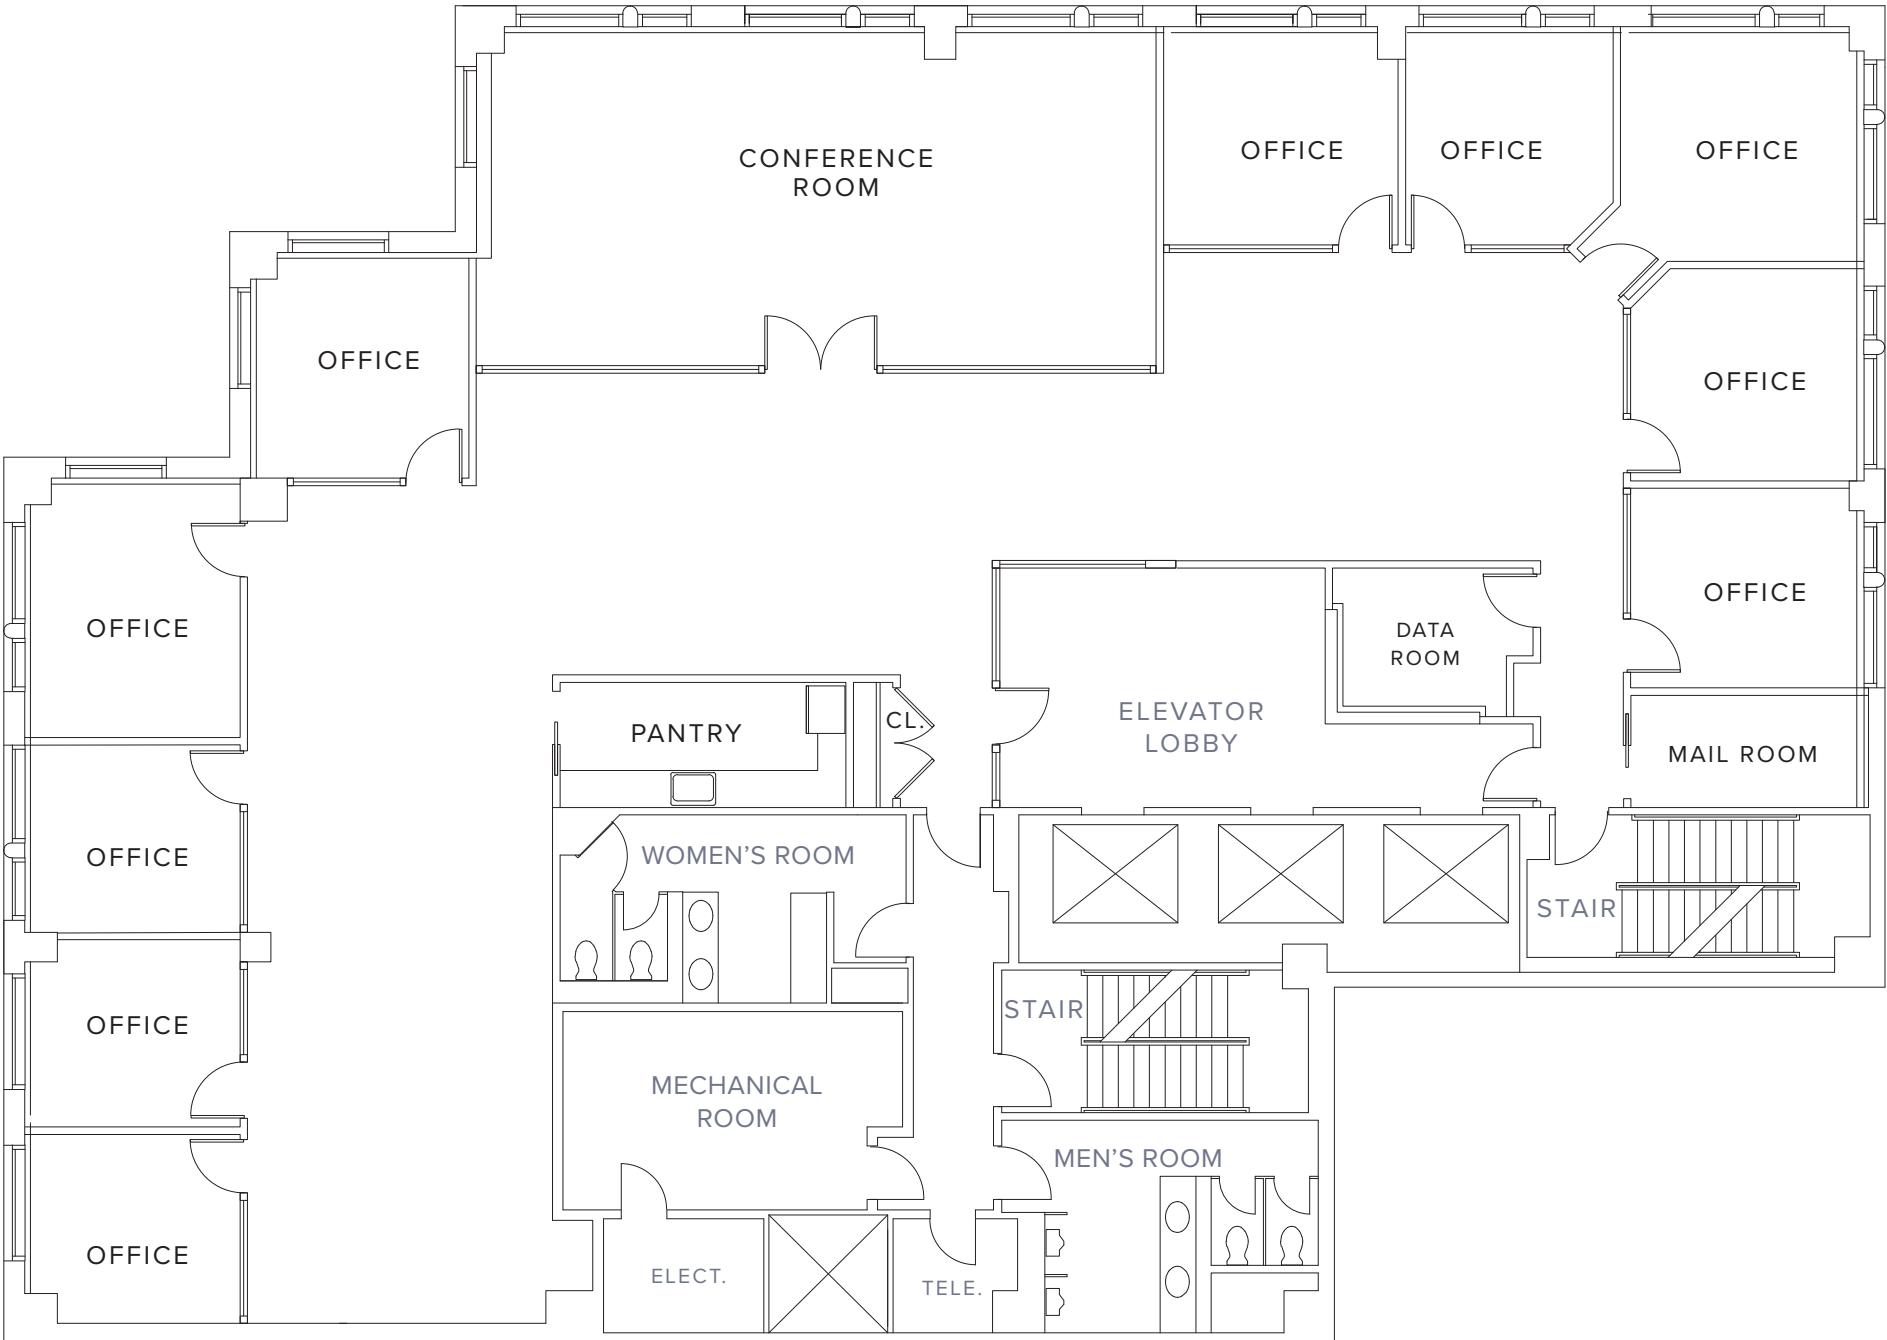

FLOOR 16

VIEW OF CENTRAL PARK / UPPER EAST SIDE
E. 61ST STREET

AVAILABLE 1Q24

16th FLOOR
8,760 RSF

VIEW OF CENTRAL PARK / MIDTOWN
MADISON AVENUE