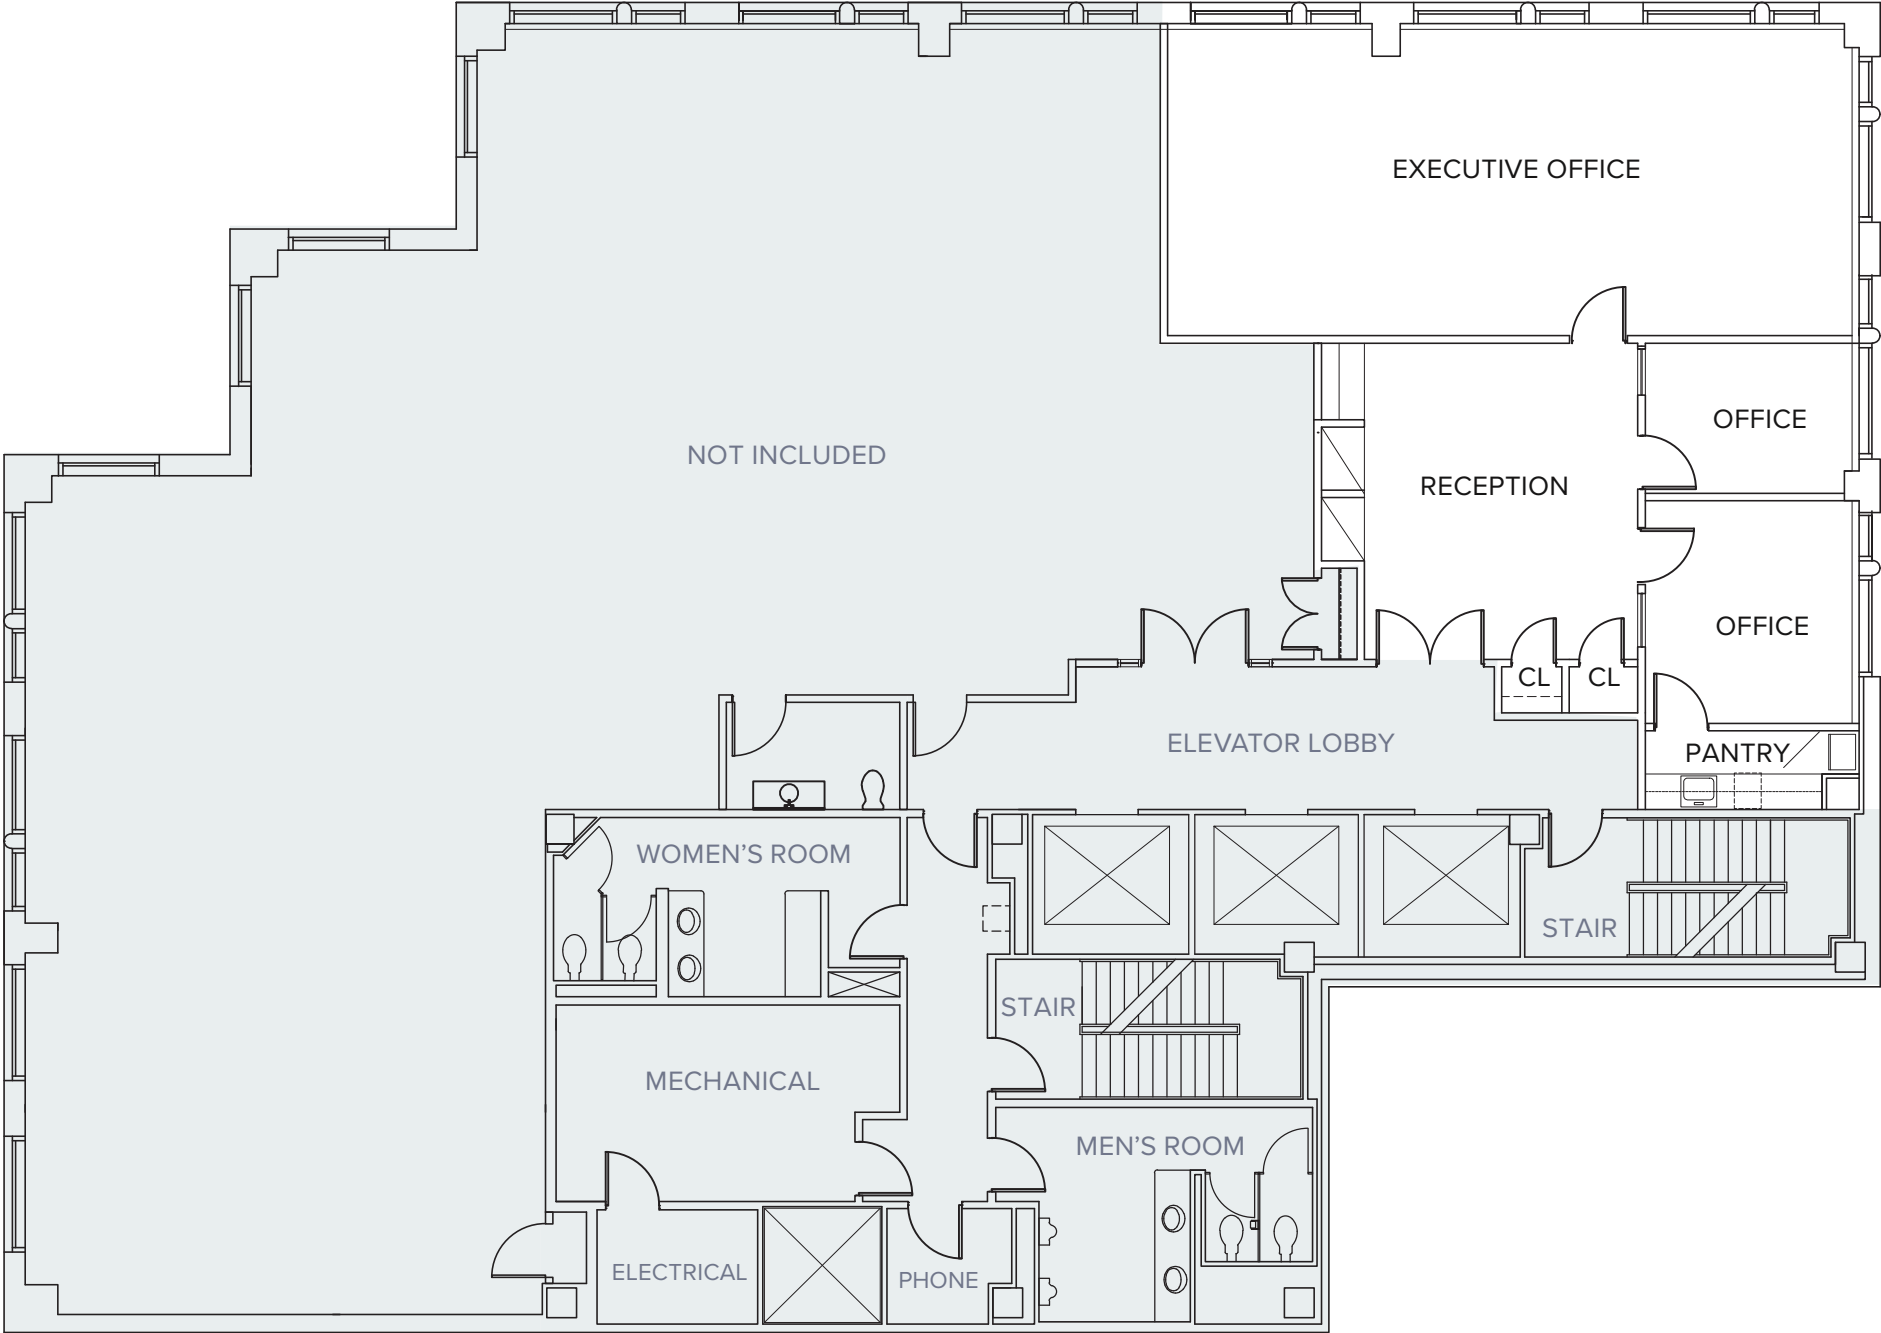

FLOOR 17

VIEW OF CENTRAL PARK / UPPER EAST SIDE
E. 61ST STREET

AVAILABLE 2Q25

17th FLOOR
2,500 RSF

PARTIAL FLOOR — PRE-BUILT INSTALLATION

VIEW OF CENTRAL PARK / MIDTOWN
MADISON AVENUE