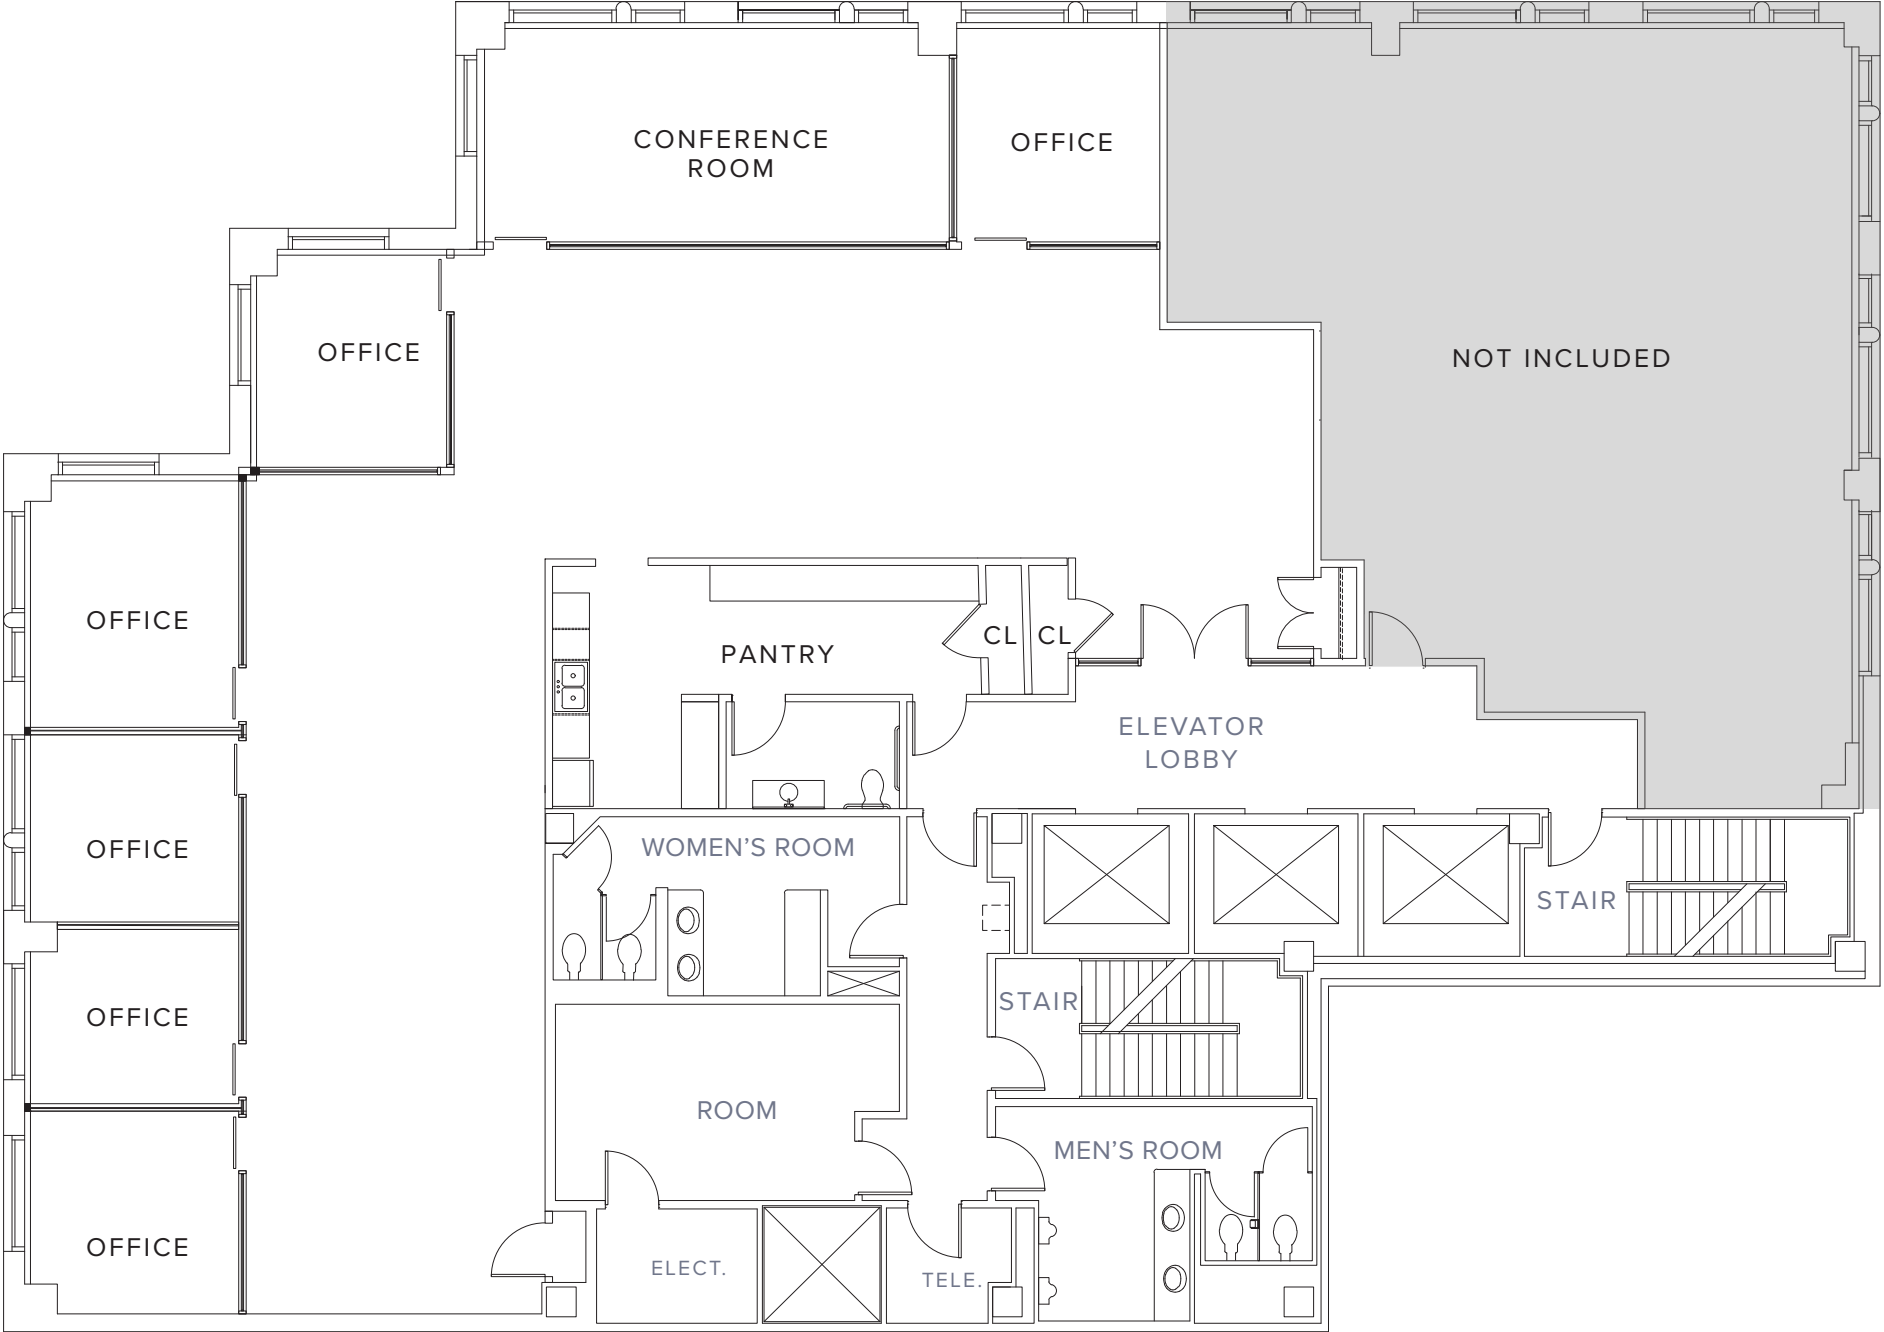

FLOOR 17

VIEW OF CENTRAL PARK / UPPER EAST SIDE
E. 61ST STREET

AVAILABLE 4Q23

17th FLOOR
6,600 RSF

VIEW OF CENTRAL PARK / MIDTOWN
MADISON AVENUE