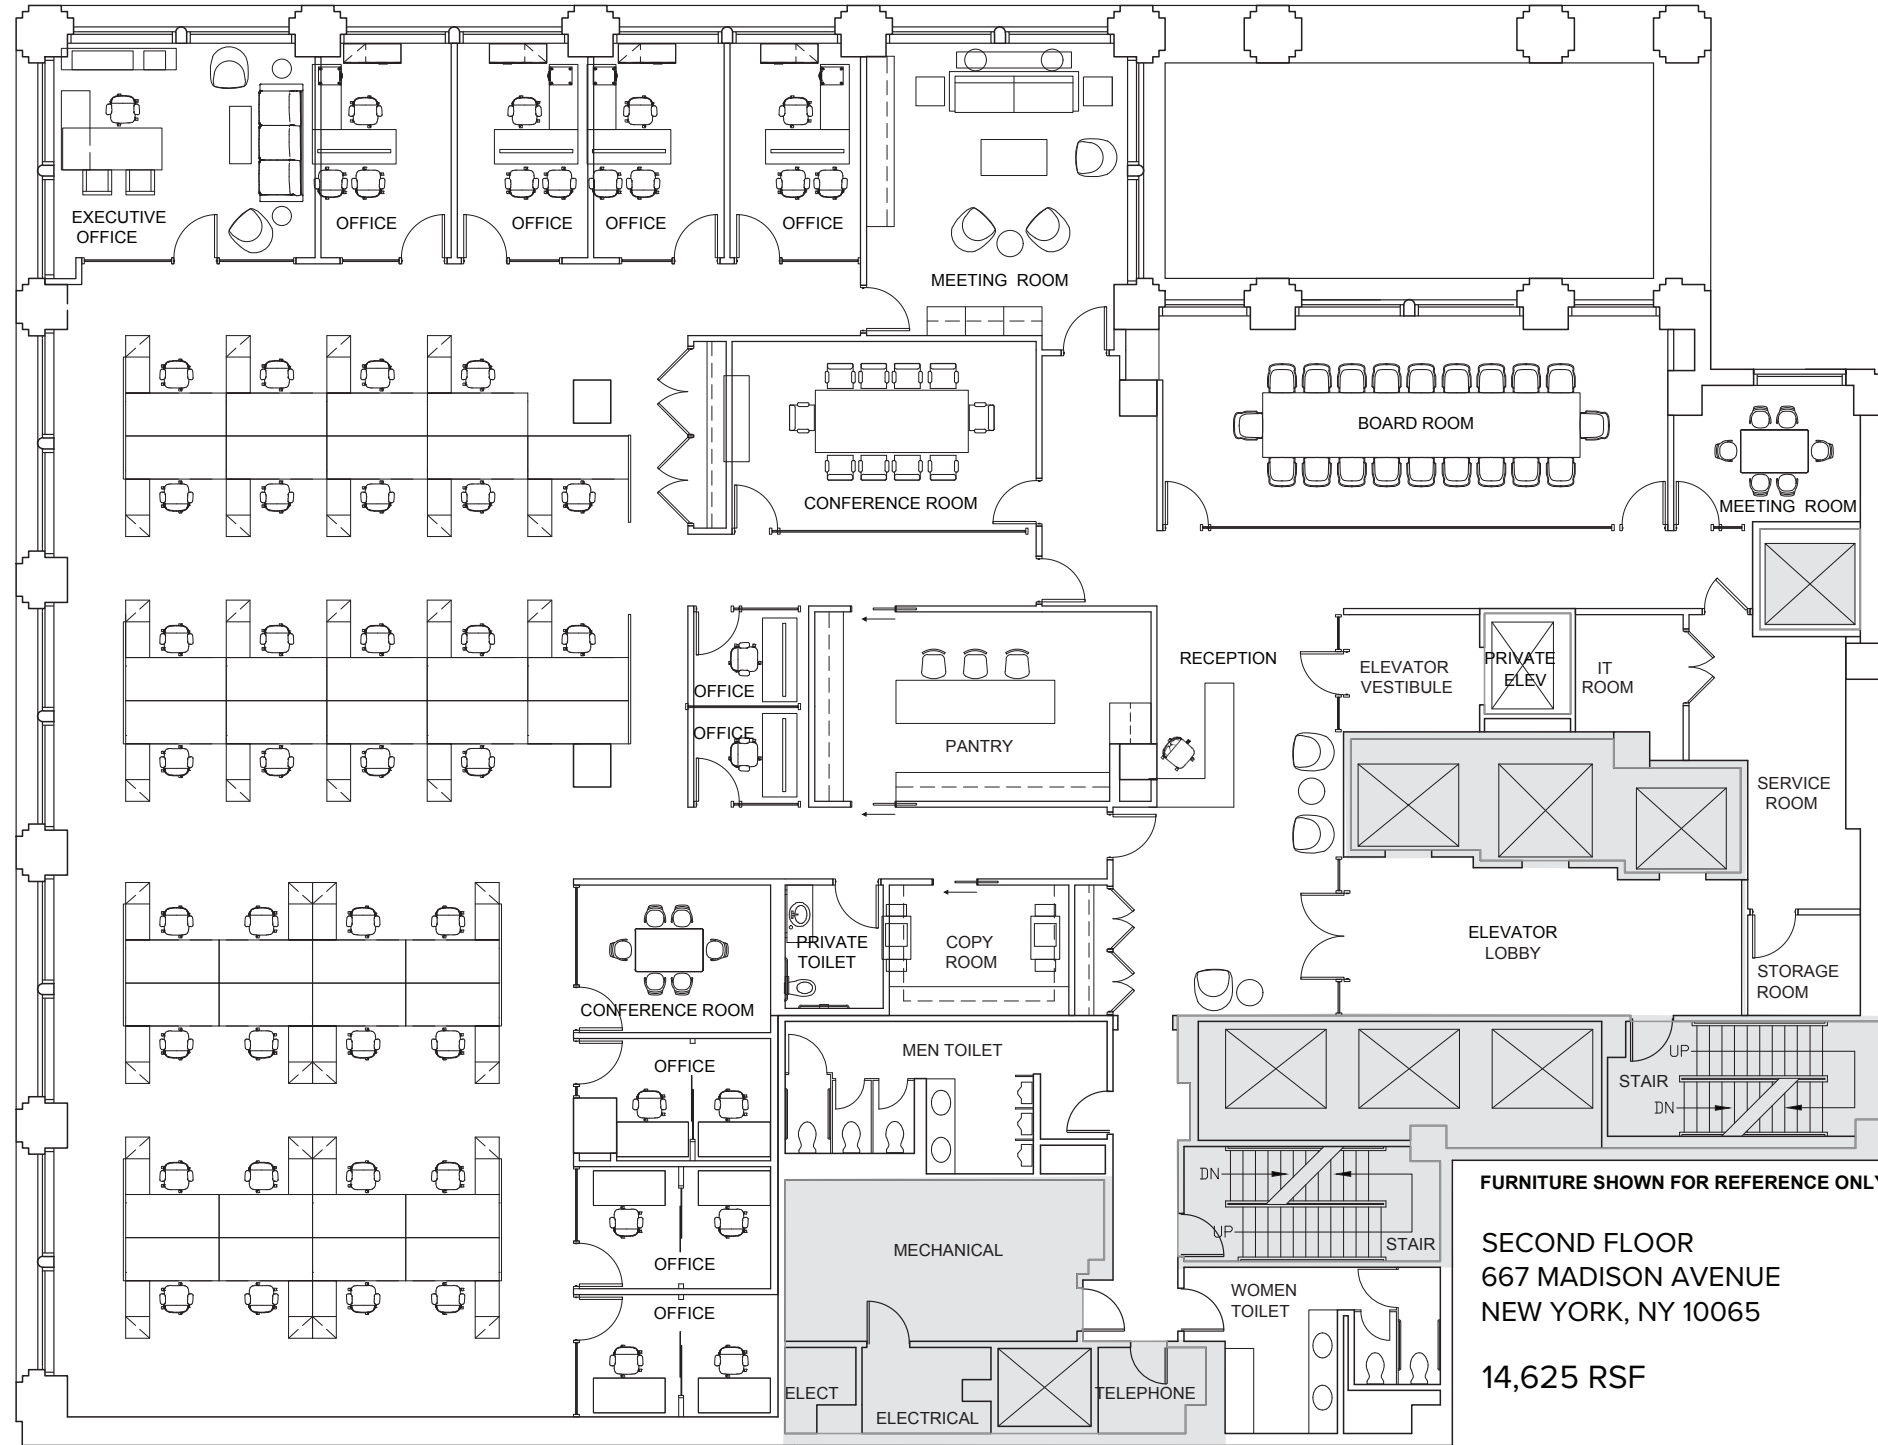

FLOOR 2

VIEW OF CENTRAL PARK / UPPER EAST SIDE

E. 61ST STREET

OPTION 1

AVAILABLE 2Q25

2nd FLOOR

14,625 RSF

VIEW OF CENTRAL PARK / MIDTOWN

MADISON AVENUE

FURNITURE SHOWN FOR REFERENCE ONLY

SECOND FLOOR
667 MADISON AVENUE
NEW YORK, NY 10065

14,625 RSF