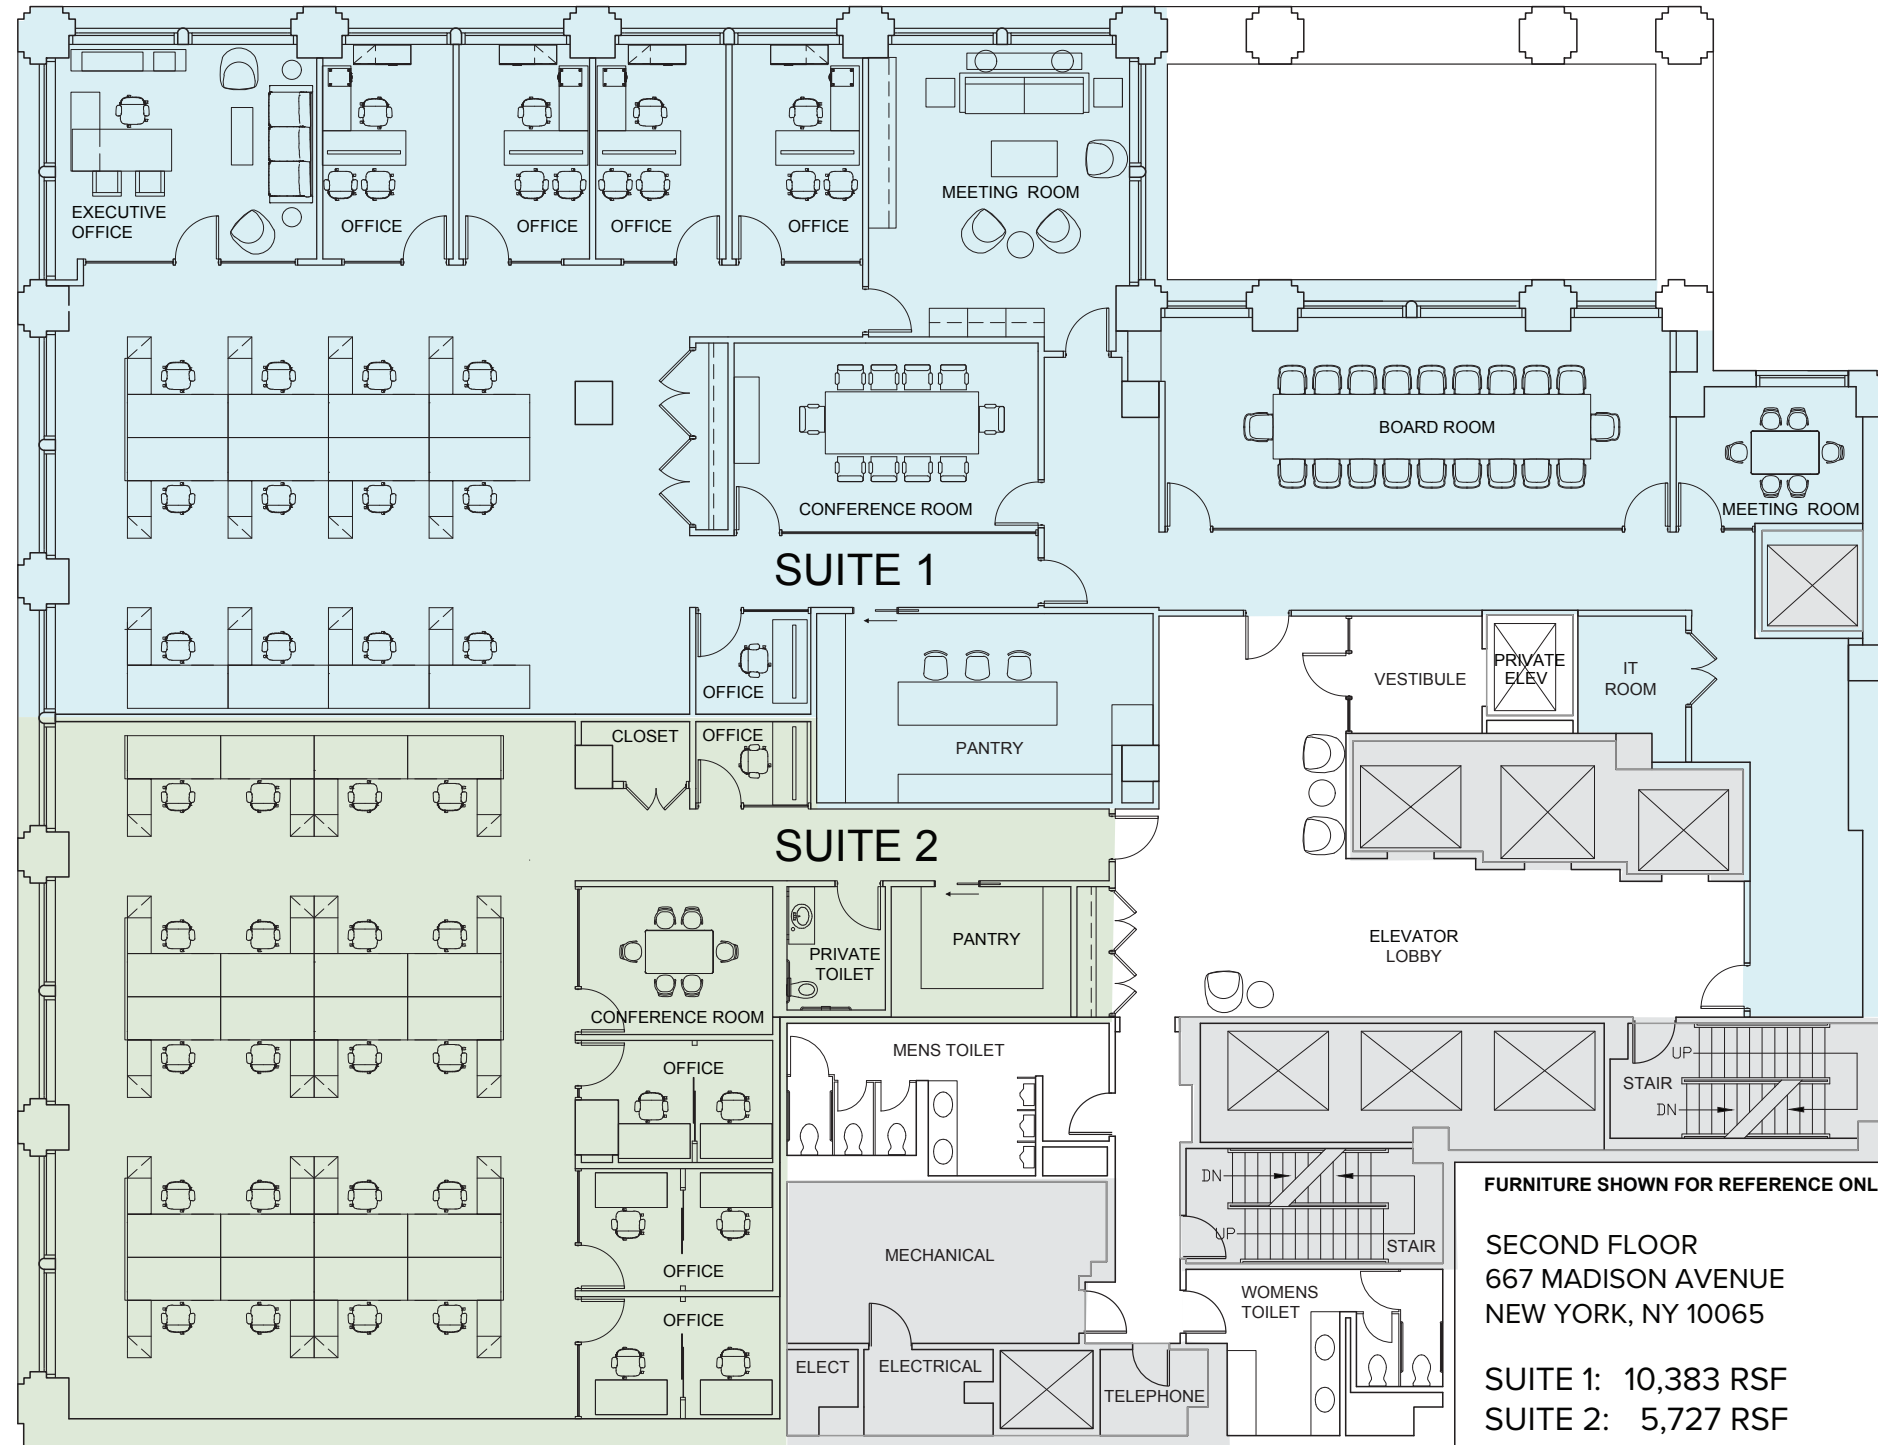

FLOOR 2

VIEW OF CENTRAL PARK / UPPER EAST SIDE

E. 61ST STREET

OPTION 2

AVAILABLE 2Q25

2nd FLOOR

SUITE 1 - 10,383 RSF
SUITE 2 - 5,727 RSF

VIEW OF CENTRAL PARK / MIDTOWN

MADISON AVENUE

FURNITURE SHOWN FOR REFERENCE ONLY

SECOND FLOOR
667 MADISON AVENUE
NEW YORK, NY 10065

SUITE 1: 10,383 RSF
SUITE 2: 5,727 RSF

61st Street

Madison Avenue