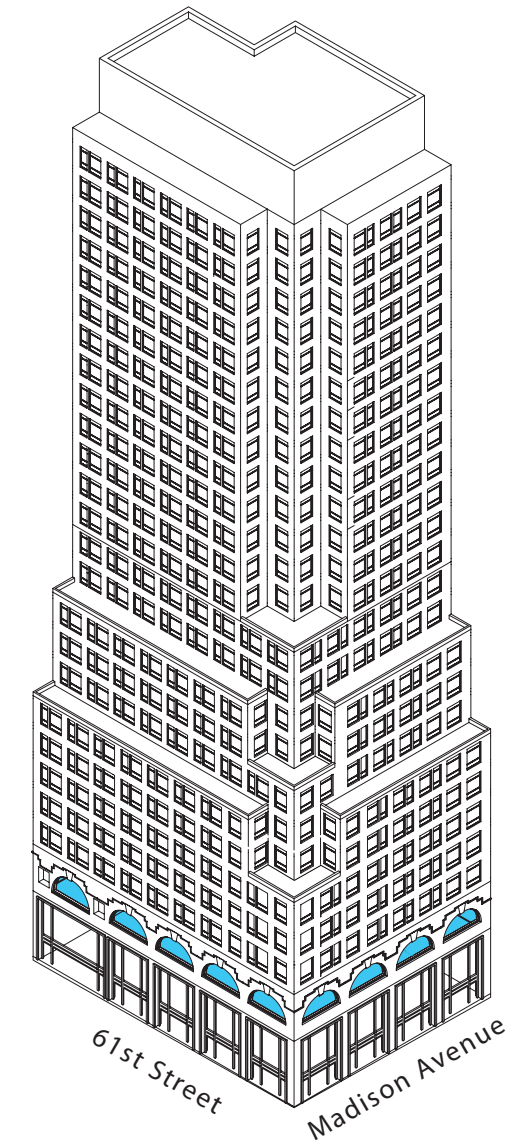

FLOOR 2

VIEW OF CENTRAL PARK / UPPER EAST SIDE

E. 61ST STREET

OPTION 2

AVAILABLE 2Q25

2nd FLOOR

SUITE 1 - 10,383 RSF
SUITE 2 - 5,727 RSF

VIEW OF CENTRAL PARK / MIDTOWN

MADISON AVENUE

FURNITURE SHOWN FOR REFERENCE ONLY

SECOND FLOOR
667 MADISON AVENUE
NEW YORK, NY 10065

SUITE 1: 10,383 RSF
SUITE 2: 5,727 RSF

61st Street

Madison Avenue