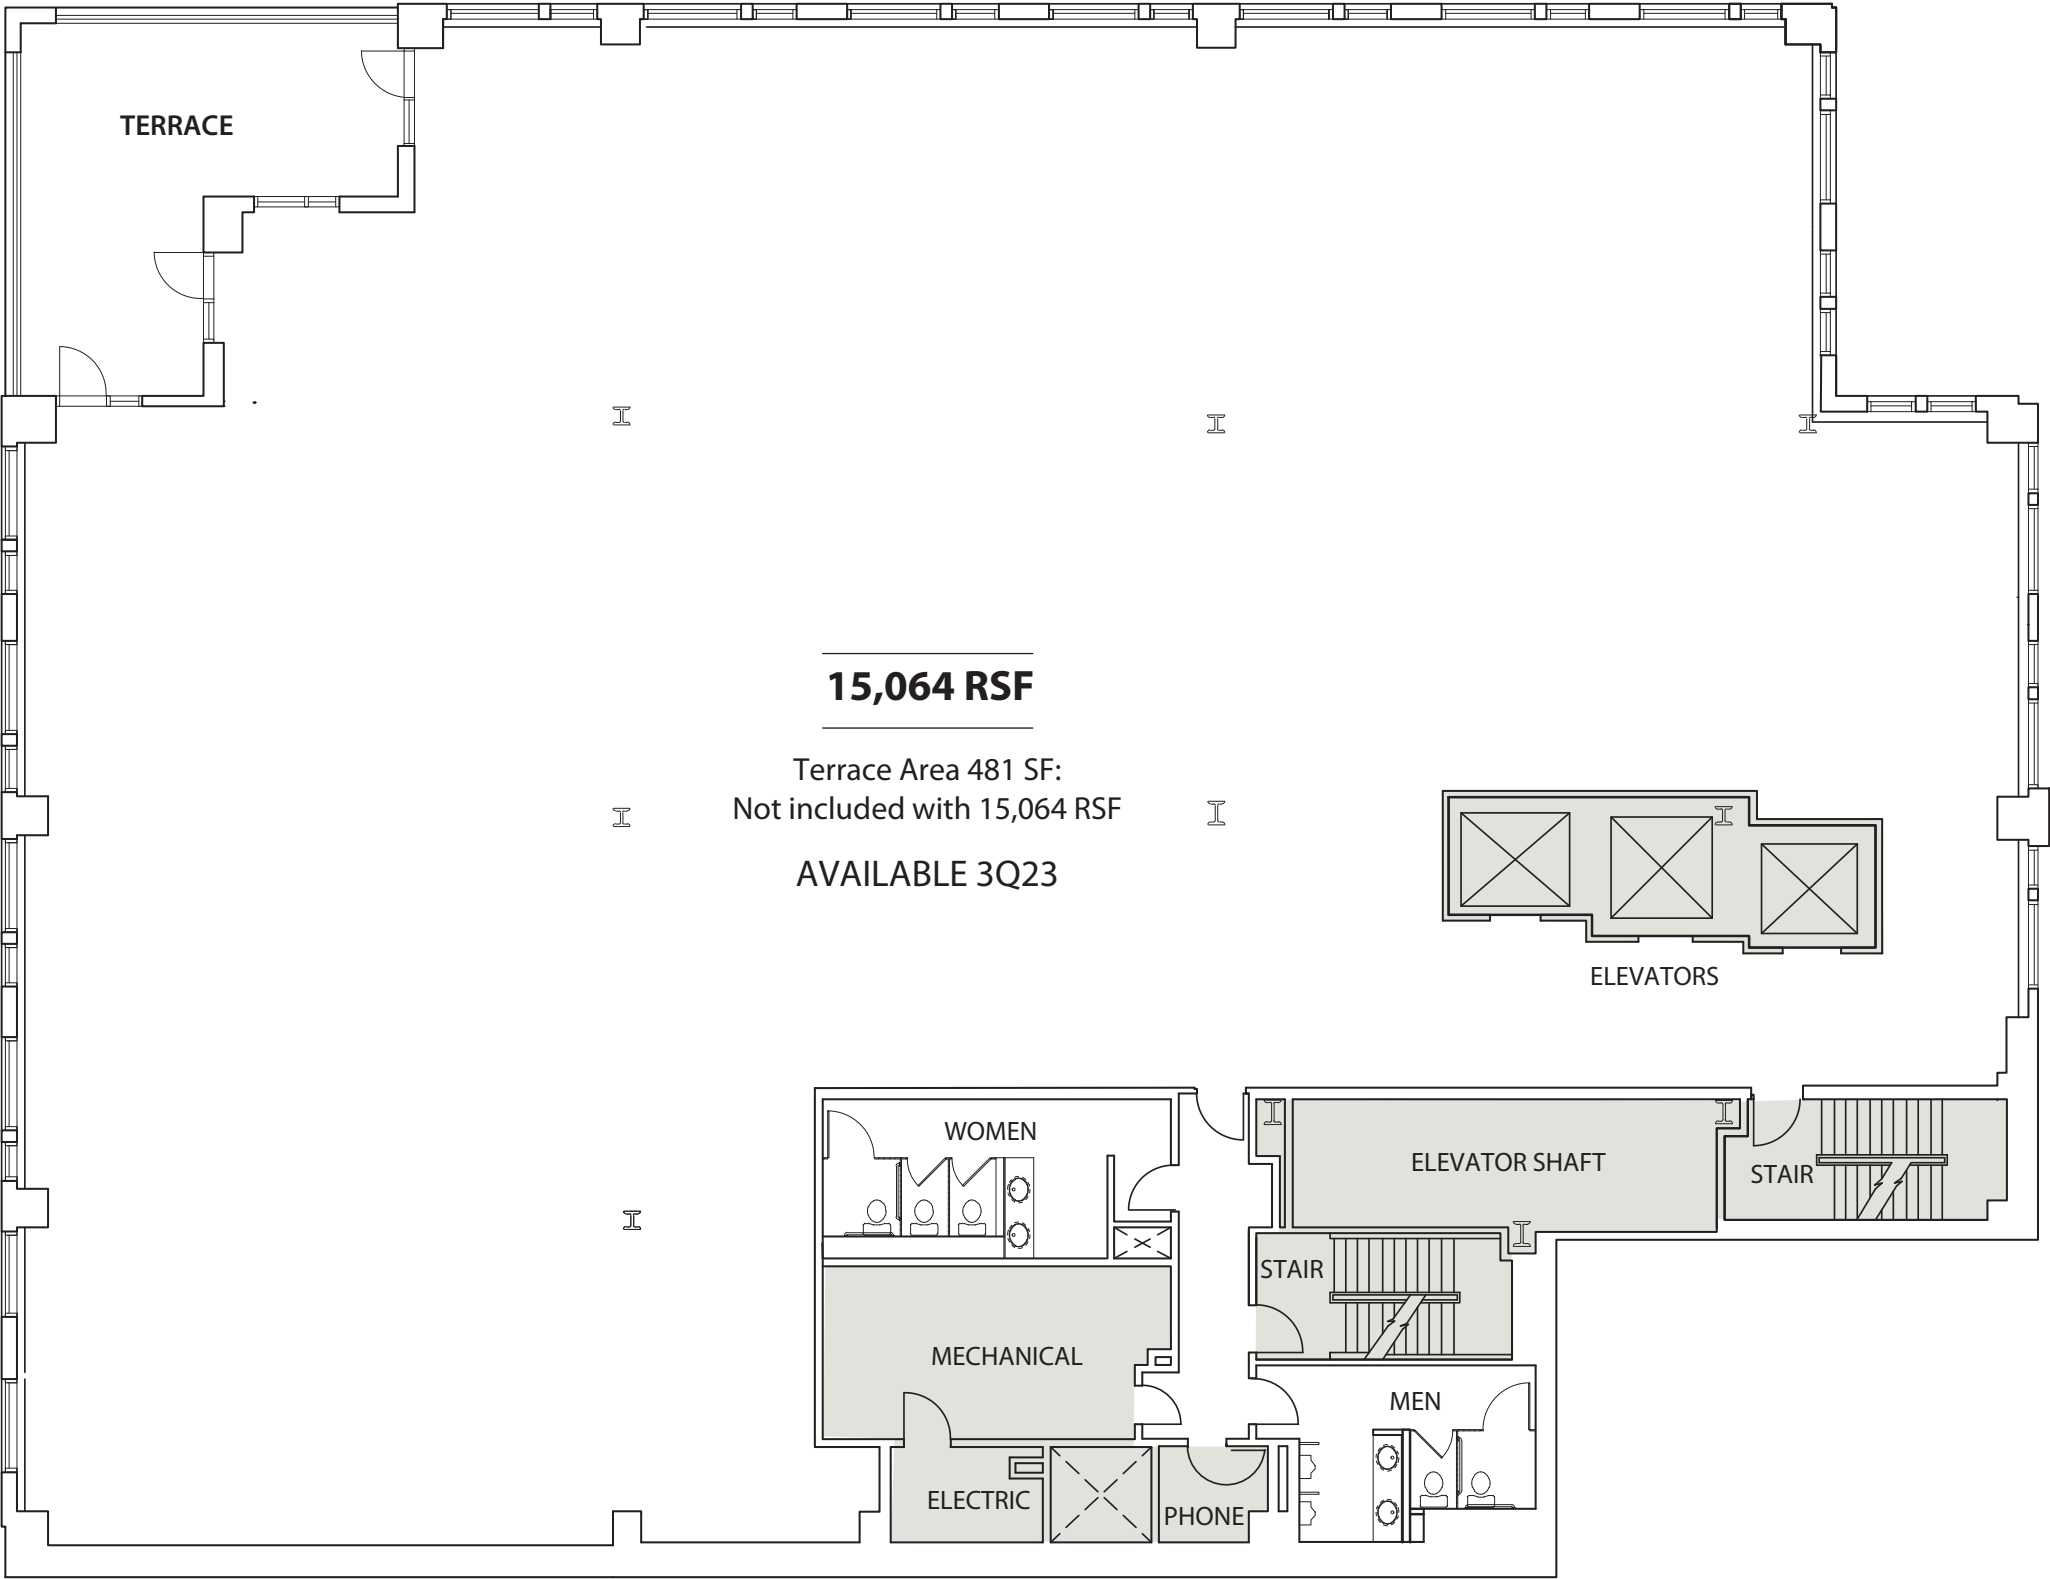

FLOOR 6

VIEW OF CENTRAL PARK / UPPER EAST SIDE
E. 61ST STREET

VIEW OF CENTRAL PARK / MIDTOWN
MADISON AVENUE

15,064 RSF

Terrace Area 481 SF:
Not included with 15,064 RSF

AVAILABLE 3Q23

AVAILABLE 3Q23

6th FLOOR
15,064 RSF

61st Street

Madison Avenue