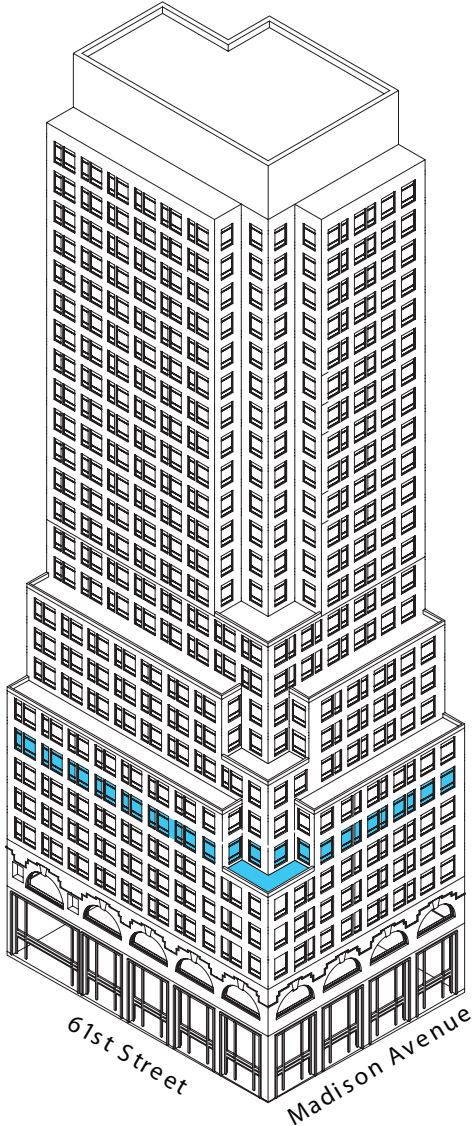

FLOOR 6

VIEW OF CENTRAL PARK / UPPER EAST SIDE
E. 61ST STREET

VIEW OF CENTRAL PARK / MIDTOWN
MADISON AVENUE

15,064 RSF

Terrace Area 481 SF:
Not included with 15,064 RSF

AVAILABLE 3Q23

AVAILABLE 3Q23

6th FLOOR
15,064 RSF

61st Street

Madison Avenue