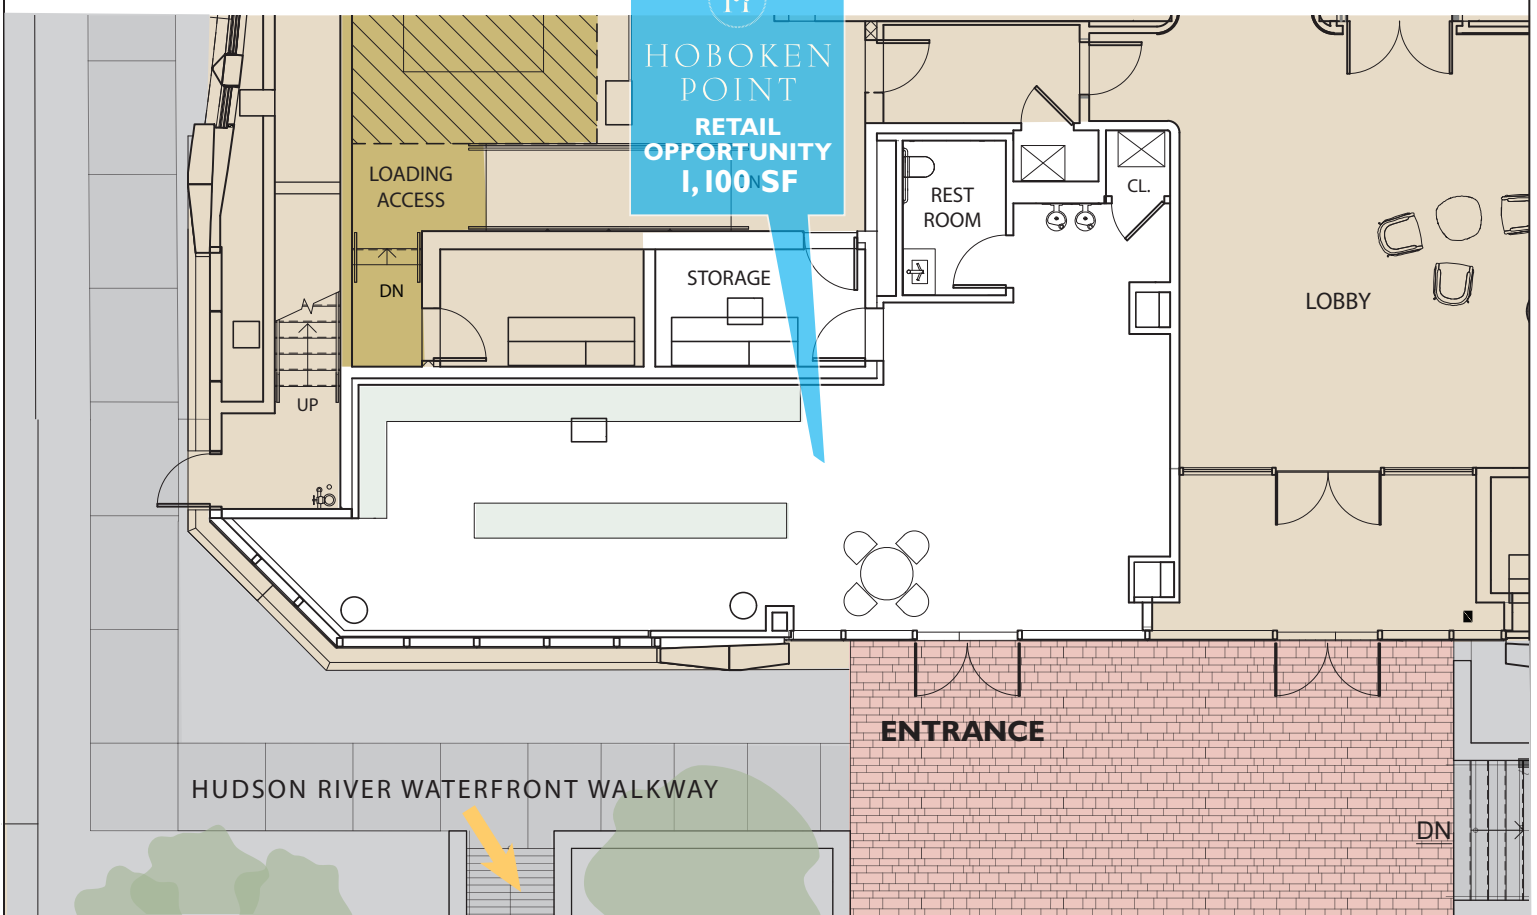

RETAIL OPPORTUNITY • 1,100 SF

HOBOKEN POINT, 100 Harbor Blvd, Weehawken, NJ

Exclusive Location in a Hudson River Waterfront Development

AVAILABLE SUMMER 2024

H  
HOBOKEN POINT  
RETAIL OPPORTUNITY  
1,100 SF