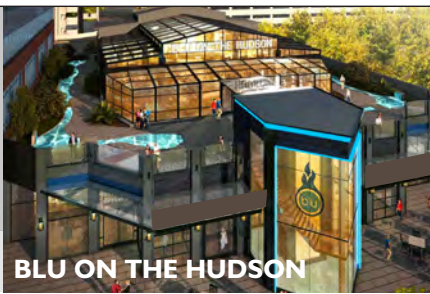

BLU ON THE HUDSON