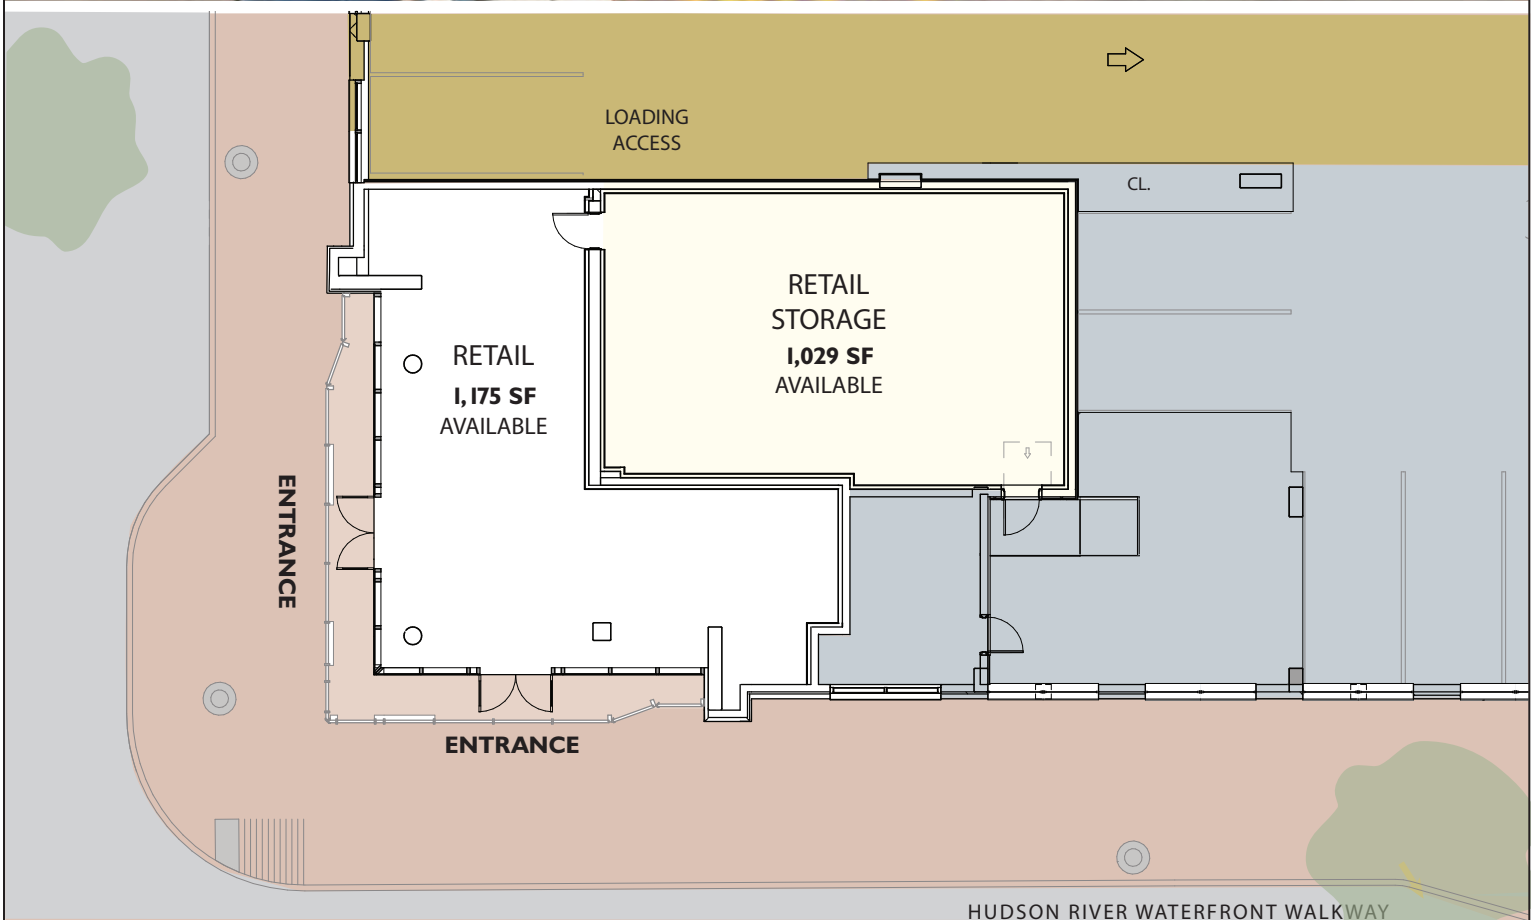

RETAIL OPPORTUNITY • 1,175 SF

Unit has 1,029 SF of Storage Space

ESTUARY, 1600 Harbor Blvd, Weehawken, NJ

Prime Location in a Hudson River Waterfront Development

AVAILABLE SUMMER 2025