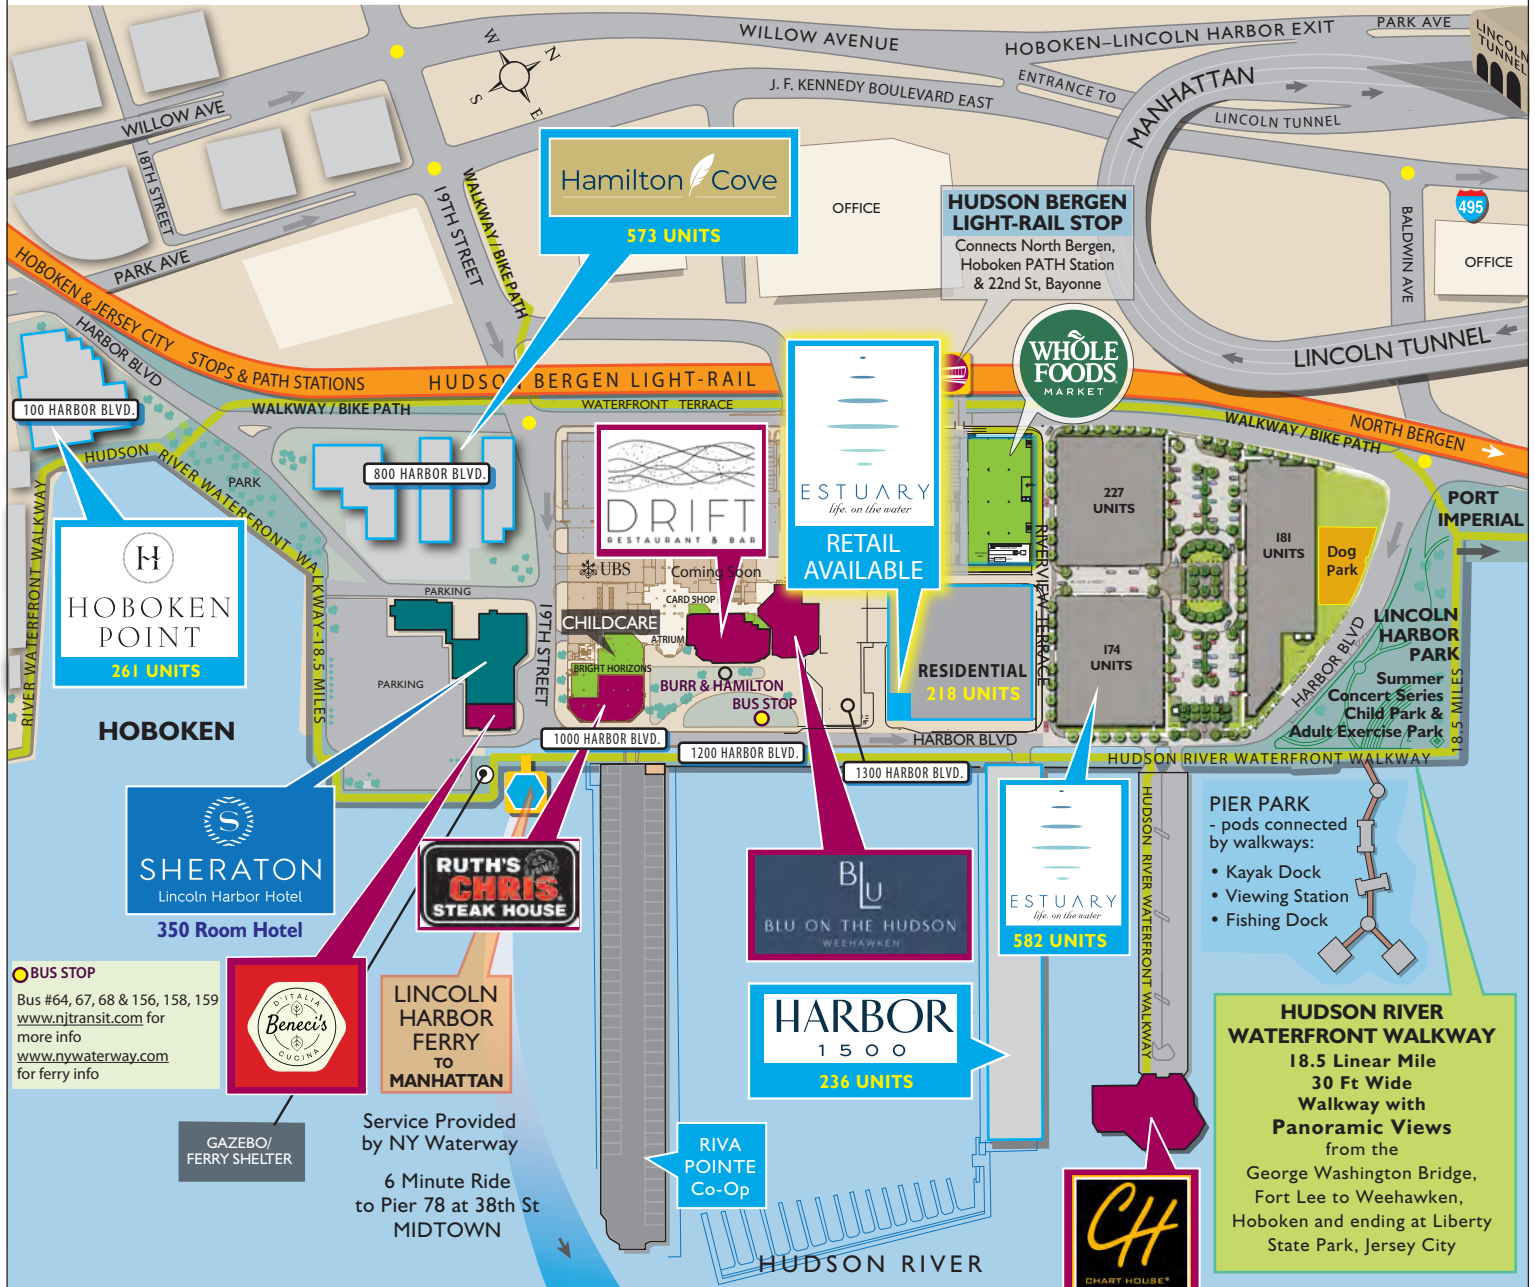

**NOW LEASING**

H  
**HOBOKEN  
POINT**  
241 UNITS

HOBOKEN

MIDTOWN

39th ST  
FERRY STOP

To 39TH ST - 6 MINUTES BY FERRY

LIGHT-RAIL STOP

WATERFRONT TERRACE  
HUDSON-BERGEN LIGHT-RAIL

LINCOLN TUNNEL

HUDSON-BERGEN LIGHT-RAIL  
WATERFRONT TERRACE

HOBOKEN

**OVER 2,107 RESIDENTIAL UNITS IN LINCOLN HARBOR WITH 4,250 RESIDENTS WHEN COMPLETE**

**RETAIL OPPORTUNITY • 1,175 SF**

**Unit has 1,029 SF of Storage Space**

**ESTUARY, 1600 Harbor Blvd, Weehawken, NJ**

Prime Location in a Hudson River Waterfront Development

**AVAILABLE SUMMER 2025**

**MAP OF LINCOLN HARBOR**

**BLU ON THE HUDSON**

Lincoln Harbor is a Hudson River Waterfront Community located in Weehawken, NJ

**BENECI'S  
D'ITALIA  
CUCINA**

**RUTH'S CHRIS  
STEAKHOUSE**

**DRIFT RESTAURANT  
COMING SOON!**

**CHART HOUSE  
RESTAURANT**